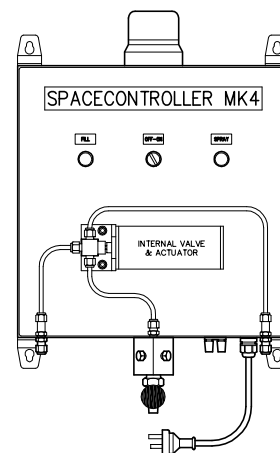

737646

Grasslin Digital Weekly Time Clock

Spec : 1 changeover contact, 70 memory locations
 2-module width (35 mm), replacable battery; Type CR2032
 Switching capacity 16A/250VAC

737649

Brass Union Cross (4 Way) 3/8" Tube

Material : Brass
Spec : 3/8" Tube Size, Includes Nuts and Ferrules

737651

Space Control Module MK4, 3/8" S/S

Size : 3/8" S/S 3-Way Ball Valve and Fittings, 24VDC Actuator
 Digital Weekly Time Clock, Strobe Lamp, Siren
 Hex Manifold Block, Inlet and Outlet 3/8" Tube Fittings
 S/S Enclosure and Wall Mounting Brackets
 Does NOT Include Hoses, Dose Cylinder or Spray Nozzles

737695

RipeGas Capillary Tube T20 Nut & Spigot

Material : Brass & SS
Spec : Fits T20 (ripegas) Cylinder, SS Capillary 0.010 x 300 Lg
Flow Rate : 0.4g/s Ripegas