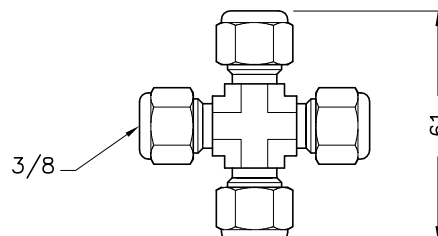

737646

Grasslin Digital Weekly Time Clock

Spec : 1 changeover contact, 70 memory locations
 2-module width (35 mm), replacable battery; Type CR2032
 Switching capacity 16A/250VAC

737649

Brass Union Cross (4 Way) 3/8" Tube

Material : Brass
Spec : 3/8" Tube Size, Includes Nuts and Ferrules

737651

Space Control Module MK4, 3/8" S/S

Size : 3/8" S/S 3-Way Ball Valve and Fittings, 24VDC Actuator
 Digital Weekly Time Clock, Strobe Lamp, Siren
 Hex Manifold Block, Inlet and Outlet 3/8" Tube Fittings
 S/S Enclosure and Wall Mounting Brackets
 Does NOT Include Hoses, Dose Cylinder or Spray Nozzles

737695

RipeGas Capillary Tube T20 Nut & Spigot

Material : Brass & SS
Spec : Fits T20 (ripegas) Cylinder, SS Capillary 0.010 x 300 Lg
Flow Rate : 0.4g/s Ripegas