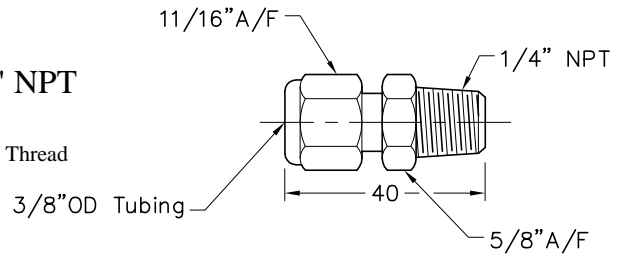

737373

CO2 Nut Spigot & Washer - Type 30

Material : Non Plated Brass
Use : Connects Hose#730006 or #736588 to a CO2 Cylinder
Includes : Nut #737014, Spigot #730002 & Washer #RG134 Only

737385

Brass Union Tee 3/8"

Material : Unplated Brass
Use : To Connect 3/8" OD Aluminium Tube
Includes : Body, 3off Nuts, 3off Ferrule Sets

737393

Brass Male Connector 3/8" Tube x 1/4" NPT

Material : Unplated Brass
Use : To Connect 3/8" OD Aluminium Tube 1/4" NPT FM Thread
Includes : Body, 1off Nut, 1off Ferrule Set

737394

Brass Tube Reducer 3/8" Tube to 1/4" Stub

Material : Plain Brass
Use : Connects 3/8" Tube to 1/4" Fitting or Port

737395

Brass Tube Reduced 1/4" Tube to 3/8" Stub

Material : Plain Brass
Use : Connects 1/4" Tube to 3/8" Fitting or Port

737519

New "B" Size Dose Cylinder - Aluminium

Material : Aluminium
Water Capacity : 1.8L
Dose Capacity : 0.9kg

737579

Capillary Nozzle 1/8"

Material : Brass
Use : Flexible Nozzle for use with Pestigas Fixed Systems
Spec : 1/8" BSP 0.020" x 120mm Long, 2.0g/s