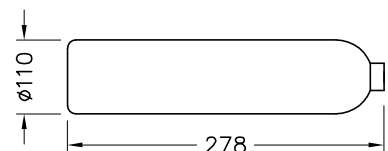

Material : Unplated Brass
Use : To Connect 3/8" OD Aluminium Tube
Includes : Body, 3off Nuts, 3off Ferrule Sets

737393

Brass Male Connector 3/8" Tube x 1/4" NPT

Material : Unplated Brass
Use : To Connect 3/8" OD Aluminium Tube 1/4" NPT FM Thread
Includes : Body, 1off Nut, 1off Ferrule Set

737394

Brass Tube Reducer 3/8" Tube to 1/4" Stub

Material : Plain Brass
Use : Connects 3/8" Tube to 1/4" Fitting or Port

737395

Brass Tube Reduced 1/4" Tube to 3/8" Stub

Material : Plain Brass
Use : Connects 1/4" Tube to 3/8" Fitting or Port

737519

New "B" Size Dose Cylinder - Aluminium

Material : Aluminium
Water Capacity : 1.8L
Dose Capacity : 0.9kg

737579

Capillary Nozzle 1/8"

Material : Brass
Use : Flexible Nozzle for use with Pestigas Fixed Systems
Spec : 1/8" BSP 0.020" x 120mm Long, 2.0g/s