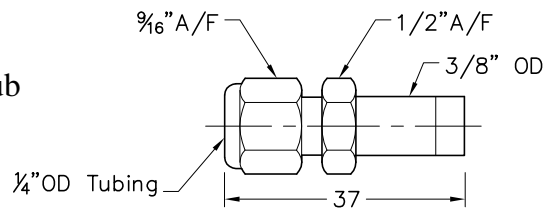

Material : Unplated Brass
Use : To Connect 3/8" OD Aluminium Tube
Includes : Body, 3off Nuts, 3off Ferrule Sets

737393

Brass Male Connector 3/8" Tube x 1/4" NPT

Material : Unplated Brass
Use : To Connect 3/8" OD Aluminium Tube 1/4" NPT FM Thread
Includes : Body, 1off Nut, 1off Ferrule Set

737394

Brass Tube Reducer 3/8" Tube to 1/4" Stub

Material : Plain Brass
Use : Connects 3/8" Tube to 1/4" Fitting or Port

737395

Brass Tube Reduced 1/4" Tube to 3/8" Stub

Material : Plain Brass
Use : Connects 1/4" Tube to 3/8" Fitting or Port

737519

New "B" Size Dose Cylinder - Aluminium

Material : Aluminium
Water Capacity : 1.8L
Dose Capacity : 0.9kg

737579

Capillary Nozzle 1/8"

Material : Brass
Use : Flexible Nozzle for use with Pestigas Fixed Systems
Spec : 1/8" BSP 0.020" x 120mm Long, 2.0g/s