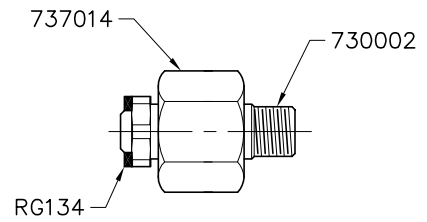

737373

CO2 Nut Spigot & Washer - Type 30

Material : Non Plated Brass
Use : Connects Hose#730006 or #736588 to a CO2 Cylinder
Includes : Nut #737014, Spigot #730002 & Washer #RG134 Only

737385

Brass Union Tee 3/8"

Material : Unplated Brass
Use : To Connect 3/8" OD Aluminium Tube
Includes : Body, 3off Nuts, 3off Ferrule Sets

737393

Brass Male Connector 3/8" Tube x 1/4" NPT

Material : Unplated Brass
Use : To Connect 3/8" OD Aluminium Tube 1/4" NPT FM Thread
Includes : Body, 1off Nut, 1off Ferrule Set

737394

Brass Tube Reducer 3/8" Tube to 1/4" Stub

Material : Plain Brass
Use : Connects 3/8" Tube to 1/4" Fitting or Port

737395

Brass Tube Reduced 1/4" Tube to 3/8" Stub

Material : Plain Brass
Use : Connects 1/4" Tube to 3/8" Fitting or Port

737519

New "B" Size Dose Cylinder - Aluminium

Material : Aluminium
Water Capacity : 1.8L
Dose Capacity : 0.9kg

737579

Capillary Nozzle 1/8"

Material : Brass
Use : Flexible Nozzle for use with Pestigas Fixed Systems
Spec : 1/8" BSP 0.020" x 120mm Long, 2.0g/s