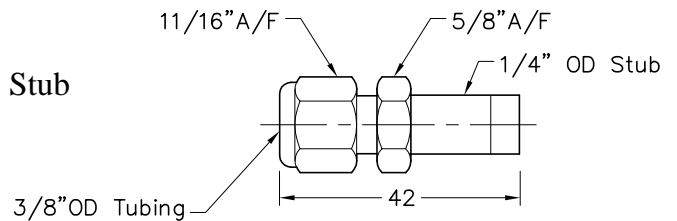

Material : Unplated Brass
Use : To Connect 3/8" OD Aluminium Tube
Includes : Body, 3off Nuts, 3off Ferrule Sets

737393

Brass Male Connector 3/8" Tube x 1/4" NPT

Material : Unplated Brass
Use : To Connect 3/8" OD Aluminium Tube 1/4" NPT FM Thread
Includes : Body, 1off Nut, 1off Ferrule Set

737394

Brass Tube Reducer 3/8" Tube to 1/4" Stub

Material : Plain Brass
Use : Connects 3/8" Tube to 1/4" Fitting or Port

737395

Brass Tube Reduced 1/4" Tube to 3/8" Stub

Material : Plain Brass
Use : Connects 1/4" Tube to 3/8" Fitting or Port