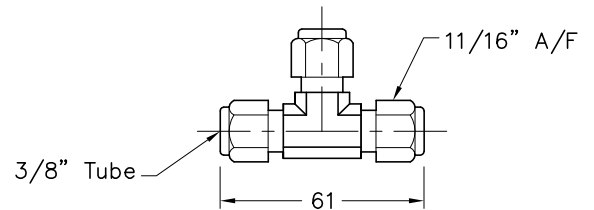

737373

CO2 Nut Spigot & Washer - Type 30

Material : Non Plated Brass
Use : Connects Hose#730006 or #736588 to a CO2 Cylinder
Includes : Nut #737014, Spigot #730002 & Washer #RG134 Only

737385

Brass Union Tee 3/8"

Material : Unplated Brass
Use : To Connect 3/8" OD Aluminium Tube
Includes : Body, 3off Nuts, 3off Ferrule Sets

737393

Brass Male Connector 3/8" Tube x 1/4" NPT

Material : Unplated Brass
Use : To Connect 3/8" OD Aluminium Tube 1/4" NPT FM Thread
Includes : Body, 1off Nut, 1off Ferrule Set

737394

Brass Tube Reducer 3/8" Tube to 1/4" Stub

Material : Plain Brass
Use : Connects 3/8" Tube to 1/4" Fitting or Port

737395

Brass Tube Reduced 1/4" Tube to 3/8" Stub

Material : Plain Brass
Use : Connects 1/4" Tube to 3/8" Fitting or Port

737519

New "B" Size Dose Cylinder - Aluminium

Material : Aluminium
Water Capacity : 1.8L
Dose Capacity : 0.9kg

737579

Capillary Nozzle 1/8"

Material : Brass
Use : Flexible Nozzle for use with Pestigas Fixed Systems
Spec : 1/8" BSP 0.020" x 120mm Long, 2.0g/s