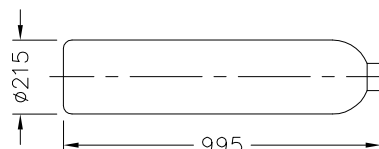

737327

Brass Union Cross (4 Way) 1/4" Tube

Material : Brass
Spec : 1/4" Tube Size, Includes Nuts and Ferrules

737360

New "E" Size Dose Cylinder - Steel

Material : Steel
Water Capacity : 24L

737361

New "F" Size Dose Cylinder - Steel

Material : Steel
Water Capacity : 35L

737362

New "D" Size Dose Cylinder - Steel

Material : Steel
Water Capacity : 9.5L

737363

Stainless Steel Sample Cylinder 500mL

Material : 304L Stainless Steel
Water Capacity : 500mL Water Capacity = 250g EnviroSol Dose Capacity

737365

Brass Tube Nut 1/4"

Material : Brass Unplated
Use : Replacement Nut, Suits all Twin Ferrule 1/4" Tube Fittings

737369

Brass Union Elbow 1/4" Tube

Material : Brass Unplated
Use : Connects Two 1/4" Tubes Together at Right Angles