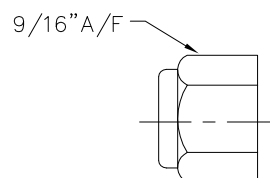

737327

Brass Union Cross (4 Way) 1/4" Tube

Material : Brass
Spec : 1/4" Tube Size, Includes Nuts and Ferrules

737360

New "E" Size Dose Cylinder - Steel

Material : Steel
Water Capacity : 24L

737361

New "F" Size Dose Cylinder - Steel

Material : Steel
Water Capacity : 35L

737362

New "D" Size Dose Cylinder - Steel

Material : Steel
Water Capacity : 9.5L

737363

Stainless Steel Sample Cylinder 500mL

Material : 304L Stainless Steel
Water Capacity : 500mL Water Capacity = 250g EnviroSol Dose Capacity

737365

Brass Tube Nut 1/4"

Material : Brass Unplated
Use : Replacement Nut, Suits all Twin Ferrule 1/4" Tube Fittings

737369

Brass Union Elbow 1/4" Tube

Material : Brass Unplated
Use : Connects Two 1/4" Tubes Together at Right Angles