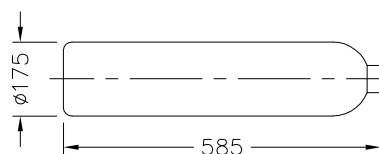

737327

Brass Union Cross (4 Way) 1/4" Tube

Material : Brass
Spec : 1/4" Tube Size, Includes Nuts and Ferrules

737360

New "E" Size Dose Cylinder - Steel

Material : Steel
Water Capacity : 24L

737361

New "F" Size Dose Cylinder - Steel

Material : Steel
Water Capacity : 35L

737362

New "D" Size Dose Cylinder - Steel

Material : Steel
Water Capacity : 9.5L

737363

Stainless Steel Sample Cylinder 500mL

Material : 304L Stainless Steel
Water Capacity : 500mL Water Capacity = 250g EnviroSol Dose Capacity

737365

Brass Tube Nut 1/4"

Material : Brass Unplated
Use : Replacement Nut, Suits all Twin Ferrule 1/4" Tube Fittings

737369

Brass Union Elbow 1/4" Tube

Material : Brass Unplated
Use : Connects Two 1/4" Tubes Together at Right Angles