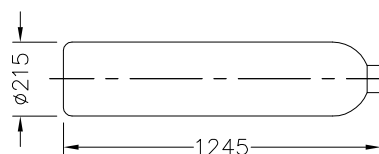

737327

Brass Union Cross (4 Way) 1/4" Tube

Material : Brass
Spec : 1/4" Tube Size, Includes Nuts and Ferrules

737360

New "E" Size Dose Cylinder - Steel

Material : Steel
Water Capacity : 24L

737361

New "F" Size Dose Cylinder - Steel

Material : Steel
Water Capacity : 35L

737362

New "D" Size Dose Cylinder - Steel

Material : Steel
Water Capacity : 9.5L

737363

Stainless Steel Sample Cylinder 500mL

Material : 304L Stainless Steel
Water Capacity : 500mL Water Capacity = 250g EnviroSol Dose Capacity

737365

Brass Tube Nut 1/4"

Material : Brass Unplated
Use : Replacement Nut, Suits all Twin Ferrule 1/4" Tube Fittings

737369

Brass Union Elbow 1/4" Tube

Material : Brass Unplated
Use : Connects Two 1/4" Tubes Together at Right Angles