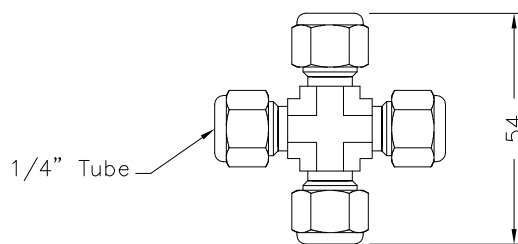

737327

Brass Union Cross (4 Way) 1/4" Tube

Material : Brass
Spec : 1/4" Tube Size, Includes Nuts and Ferrules

737360

New "E" Size Dose Cylinder - Steel

Material : Steel
Water Capacity : 24L

737361

New "F" Size Dose Cylinder - Steel

Material : Steel
Water Capacity : 35L

737362

New "D" Size Dose Cylinder - Steel

Material : Steel
Water Capacity : 9.5L

737363

Stainless Steel Sample Cylinder 500mL

Material : 304L Stainless Steel
Water Capacity : 500mL Water Capacity = 250g EnviroSol Dose Capacity

737365

Brass Tube Nut 1/4"

Material : Brass Unplated
Use : Replacement Nut, Suits all Twin Ferrule 1/4" Tube Fittings

737369

Brass Union Elbow 1/4" Tube

Material : Brass Unplated
Use : Connects Two 1/4" Tubes Together at Right Angles