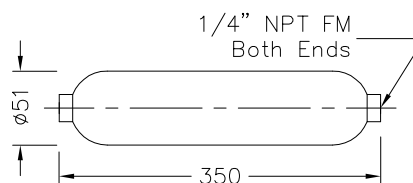

737327

Brass Union Cross (4 Way) 1/4" Tube

Material : Brass
Spec : 1/4" Tube Size, Includes Nuts and Ferrules

737360

New "E" Size Dose Cylinder - Steel

Material : Steel
Water Capacity : 24L

737361

New "F" Size Dose Cylinder - Steel

Material : Steel
Water Capacity : 35L

737362

New "D" Size Dose Cylinder - Steel

Material : Steel
Water Capacity : 9.5L

737363

Stainless Steel Sample Cylinder 500mL

Material : 304L Stainless Steel
Water Capacity : 500mL Water Capacity = 250g EnviroSol Dose Capacity

737365

Brass Tube Nut 1/4"

Material : Brass Unplated
Use : Replacement Nut, Suits all Twin Ferrule 1/4" Tube Fittings

737369

Brass Union Elbow 1/4" Tube

Material : Brass Unplated
Use : Connects Two 1/4" Tubes Together at Right Angles