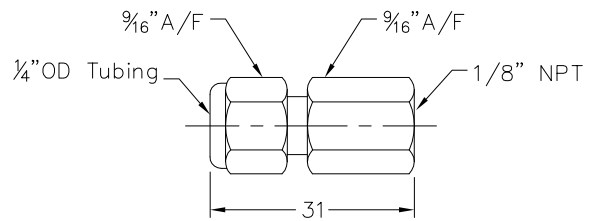

736722

Brass Female Connector 1/4" x 1/8" NPT

Material : Unplated Brass
Use : To Connect 1/4" OD Aluminium Tube 1/8" NPT ML Thread
Includes : Body, 1 off Nut, 1 off Ferrule Set

736723

Brass Back and Front Ferrule Set

Material : Unplated Brass
Use : Replacement Ferrule Set for All 1/4" Tube Fittings
Includes : Back and Front Ferrule Only

736724

Valve Nozzle Core

Material : Plated Brass Body c/w Teflon Seat and Seal
Use : Replacement Valve for Nozzle #730025
Includes : 1 off Valve Only

736725

Nozzle Block Mounting Bracket

Material : 2mm Aluminium
Use : Suitable for Mounting of Nozzle Block #730026
Includes : 1 off Bracket Only

736867

Spigot Sealing Washer RG134

Material : Nylon
Use : InsectiGas and PestiGas Spigot Seal
Size : 11.1 ID x 18.3 OD x 1.5 Thick
Includes : 1 off Washer Only

736887

S'Steel Male Connector 1/4" x 1/8" NPT

Material : 316 Stainless Steel
Use : To Connect 1/4" OD Aluminium Tube 1/4" NPT FM Thread
Includes : Body, 1 off Nut, 1 off Ferrule Set

736890

Spigot Filter RB38