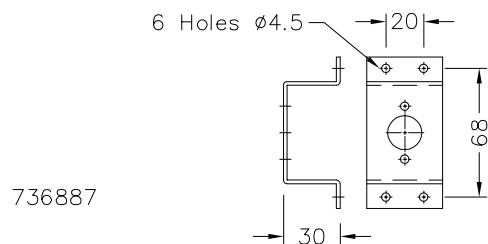

736722

Brass Female Connector 1/4" x 1/8" NPT

Material : Unplated Brass
Use : To Connect 1/4" OD Aluminium Tube 1/8" NPT ML Thread
Includes : Body, 1 off Nut, 1 off Ferrule Set

736723

Brass Back and Front Ferrule Set

Material : Unplated Brass
Use : Replacement Ferrule Set for All 1/4" Tube Fittings
Includes : Back and Front Ferrule Only

736724

Valve Nozzle Core

Material : Plated Brass Body c/w Teflon Seat and Seal
Use : Replacement Valve for Nozzle #730025
Includes : 1 off Valve Only

736725

Nozzle Block Mounting Bracket

Material : 2mm Aluminium
Use : Suitable for Mounting of Nozzle Block #730026
Includes : 1 off Bracket Only

736867

Spigot Sealing Washer RG134

Material : Nylon
Use : InsectiGas and PestiGas Spigot Seal
Size : 11.1 ID x 18.3 OD x 1.5 Thick
Includes : 1 off Washer Only

736887

S'Steel Male Connector 1/4" x 1/8" NPT

Material : 316 Stainless Steel
Use : To Connect 1/4" OD Aluminium Tube 1/4" NPT FM Thread
Includes : Body, 1 off Nut, 1 off Ferrule Set

736890

Spigot Filter RB38