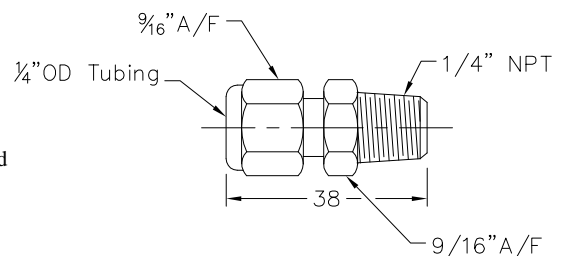

736722

Brass Female Connector 1/4" x 1/8" NPT

Material : Unplated Brass
Use : To Connect 1/4" OD Aluminium Tube 1/8" NPT ML Thread
Includes : Body, 1 off Nut, 1 off Ferrule Set

736723

Brass Back and Front Ferrule Set

Material : Unplated Brass
Use : Replacement Ferrule Set for All 1/4" Tube Fittings
Includes : Back and Front Ferrule Only

736724

Valve Nozzle Core

Material : Plated Brass Body c/w Teflon Seat and Seal
Use : Replacement Valve for Nozzle #730025
Includes : 1 off Valve Only

736725

Nozzle Block Mounting Bracket

Material : 2mm Aluminium
Use : Suitable for Mounting of Nozzle Block #730026
Includes : 1 off Bracket Only

736867

Spigot Sealing Washer RG134

Material : Nylon
Use : InsectiGas and PestiGas Spigot Seal
Size : 11.1 ID x 18.3 OD x 1.5 Thick
Includes : 1 off Washer Only

736887

S'Steel Male Connector 1/4" x 1/8" NPT

Material : 316 Stainless Steel
Use : To Connect 1/4" OD Aluminium Tube 1/4" NPT FM Thread
Includes : Body, 1 off Nut, 1 off Ferrule Set

736890

Spigot Filter RB38