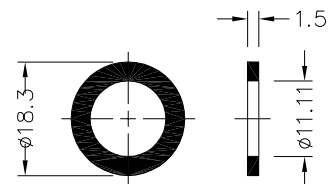

Material : Unplated Brass
Use : Replacement Ferrule Set for All 1/4" Tube Fittings
Includes : Back and Front Ferrule Only

736724

Valve Nozzle Core

Material : Plated Brass Body c/w Teflon Seat and Seal
Use : Replacement Valve for Nozzle #730025
Includes : 1 off Valve Only

736725

Nozzle Block Mounting Bracket

Material : 2mm Aluminium
Use : Suitable for Mounting of Nozzle Block #730026
Includes : 1 off Bracket Only

736867

Spigot Sealing Washer RG134

Material : Nylon
Use : InsectiGas and PestiGas Spigot Seal
Size : 11.1 ID x 18.3 OD x 1.5 Thick
Includes : 1 off Washer Only

736887

S'Steel Male Connector 1/4" x 1/8" NPT

Material : 316 Stainless Steel
Use : To Connect 1/4" OD Aluminium Tube 1/4" NPT FM Thread
Includes : Body, 1 off Nut, 1 off Ferrule Set

736890

Spigot Filter RB38