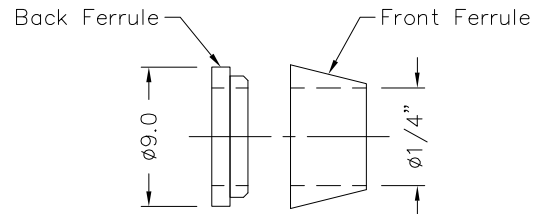

736722

Brass Female Connector 1/4" x 1/8" NPT

Material : Unplated Brass
Use : To Connect 1/4" OD Aluminium Tube 1/8" NPT ML Thread
Includes : Body, 1 off Nut, 1 off Ferrule Set

736723

Brass Back and Front Ferrule Set

Material : Unplated Brass
Use : Replacement Ferrule Set for All 1/4" Tube Fittings
Includes : Back and Front Ferrule Only

736724

Valve Nozzle Core

Material : Plated Brass Body c/w Teflon Seat and Seal
Use : Replacement Valve for Nozzle #730025
Includes : 1 off Valve Only

736725

Nozzle Block Mounting Bracket

Material : 2mm Aluminium
Use : Suitable for Mounting of Nozzle Block #730026
Includes : 1 off Bracket Only

736867

Spigot Sealing Washer RG134

Material : Nylon
Use : InsectiGas and PestiGas Spigot Seal
Size : 11.1 ID x 18.3 OD x 1.5 Thick
Includes : 1 off Washer Only

736887

S'Steel Male Connector 1/4" x 1/8" NPT

Material : 316 Stainless Steel
Use : To Connect 1/4" OD Aluminium Tube 1/4" NPT FM Thread
Includes : Body, 1 off Nut, 1 off Ferrule Set

736890

Spigot Filter RB38