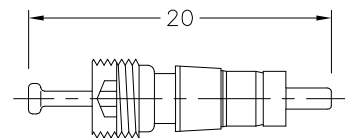

736722

Brass Female Connector 1/4" x 1/8" NPT

Material : Unplated Brass
Use : To Connect 1/4" OD Aluminium Tube 1/8" NPT ML Thread
Includes : Body, 1 off Nut, 1 off Ferrule Set

736723

Brass Back and Front Ferrule Set

Material : Unplated Brass
Use : Replacement Ferrule Set for All 1/4" Tube Fittings
Includes : Back and Front Ferrule Only

736724

Valve Nozzle Core

Material : Plated Brass Body c/w Teflon Seat and Seal
Use : Replacement Valve for Nozzle #730025
Includes : 1 off Valve Only

736725

Nozzle Block Mounting Bracket

Material : 2mm Aluminium
Use : Suitable for Mounting of Nozzle Block #730026
Includes : 1 off Bracket Only

736867

Spigot Sealing Washer RG134

Material : Nylon
Use : InsectiGas and PestiGas Spigot Seal
Size : 11.1 ID x 18.3 OD x 1.5 Thick
Includes : 1 off Washer Only

736887

S'Steel Male Connector 1/4" x 1/8" NPT

Material : 316 Stainless Steel
Use : To Connect 1/4" OD Aluminium Tube 1/4" NPT FM Thread
Includes : Body, 1 off Nut, 1 off Ferrule Set

736890

Spigot Filter RB38