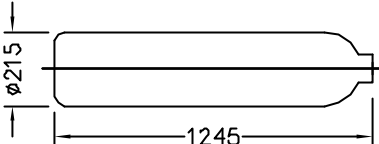

737361

New "F" Size Dose Cylinder

Material : Steel
Water Capacity : 35L