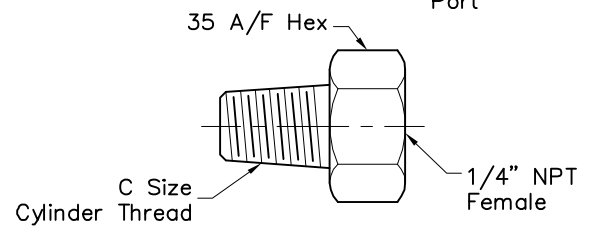

736702

Dose Gun Quick Release Coupling (EPR)

Material : Brass Housing, EPR "O" Rings
Use : To Charge Envirosol Dose Cylinder

736710

Dose Cylinder Adapter Size C

Material : Unplated Brass
Use : Allows 1/4" Fitting to Be Connected to C Size Dose Cylinder