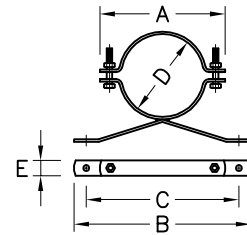

Dose Cylinder Mounting Bracket E

Material : White Powder Coated Steel
Use : To Support "E" Size EnviroSol Dose Cylinder
A = 310, B = 390, C = 354, D = 215, E = 40