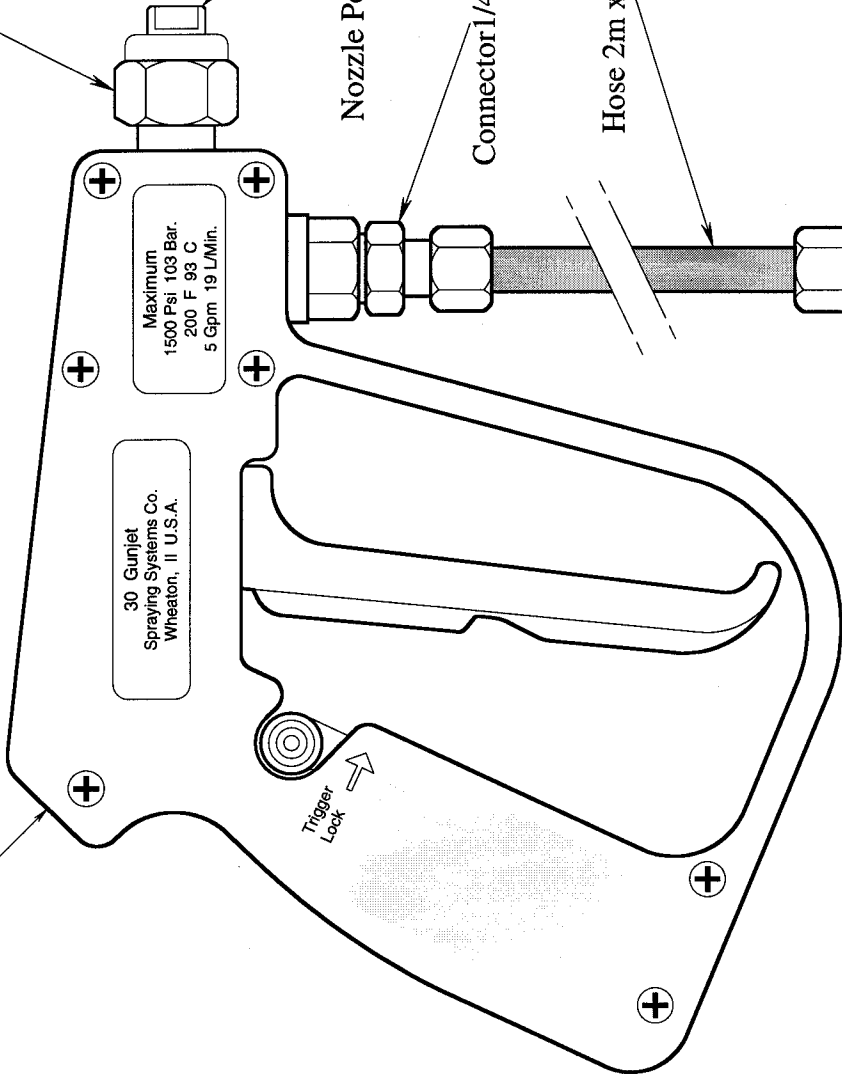

Gun Nozzle Cap

Envirosol Gun # 736679

Maximum
1500 Psi 103 Bar.
200 F 93 C
5 Gpm 19 L/Min.

30 Gunjet
Spraying Systems Co.
Wheaton, IL U.S.A.

Trigger
Lock

Nozzle Pestigas™/Insectigas™ # 736685

Connector 1/4" BSP # 730012

Hose 2m x 5/32" ID # 730006

Nut Pestigas™ Type 42 # 730004

Spigot Pestigas™/Insectigas™ 1/4" # 730002

Washer Nylon # RG134

BOC GASES

736635	Pestigas™ Kit
730002	Spigot Pestigas™/Insectigas™ 1/4"
730004	Nut Pestigas™ Type 42
730006	Hose 2m x 5/32" ID
730012	Connector 1/4" BSP
736679	Envirosol Gun
736685	Nozzle Pestigas™/Insectigas™
RG134	Washer Nylon (Pack of 10)

736635