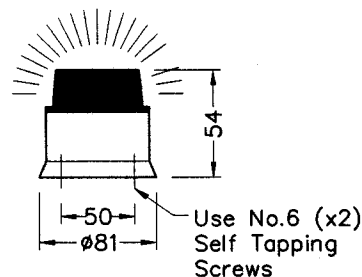

Strobe Lamp Blue, IP65

Material : Blue Polycarbonate Lens
Use : To Indicate When Spacecontroller is Operating
Includes : Terminal Block & Mounting Base
Specification : 12/24VDC x 2W, IP65, -20 to +40°C, 1Hz Nominal