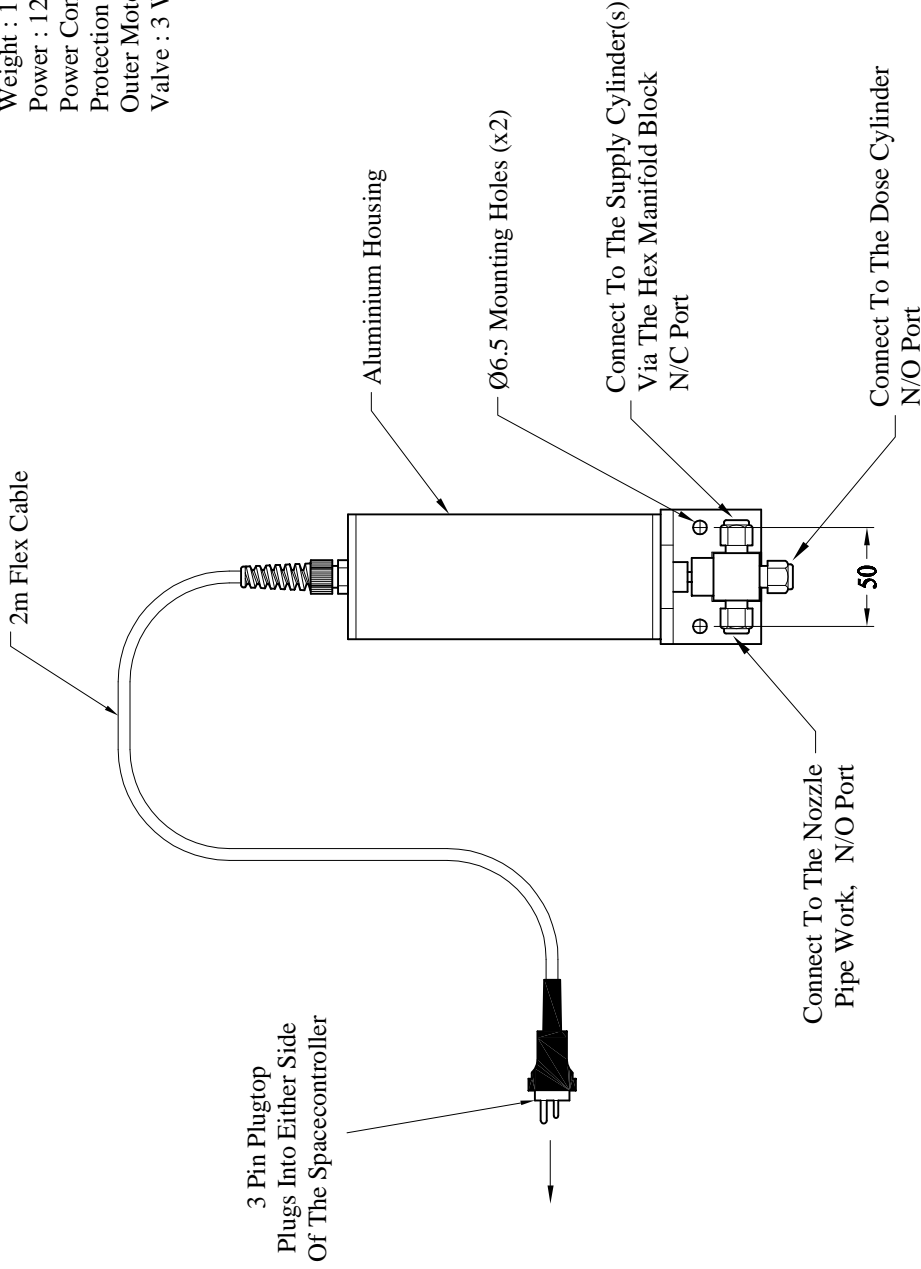

736680

BOC GASES 736684

736684	Multitimer Deodourgas Dual Solenoid
302625	Deodourgas Brass Nut/Nipple 5/8" BSP
730001	Spigot Deodourgas 1/8"
730006	Envirosol Hose 2m Lg x 1/8" ID
730008	Cylinder Securing Strap
730015	Brass Male Connector 1/4" BSP x 1/8" BSPT [x2]
730016	Solenoid Valve 240V 3/64" Orifice [x2]
730020	Nozzle 1/8" NPT (6g/s)
730033	Solenoid Bracket 1/8"
736680	MultiTimer [Solitaire Timer]

General Dimensions : 230mm wide x 70mm high x 70mm deep
 Weight : 1.4 Kg.
 Power : 12VDC c/w internal electric brake
 Power Connection : 3 core flex 0.75mm square x 2m Long c/w special plugtop
 Protection : IP56
 Outer Motor Housing : Machined Aluminium
 Valve : 3 Way Low Temperature Brass Ball Valve, ¼" Swagelok Ports