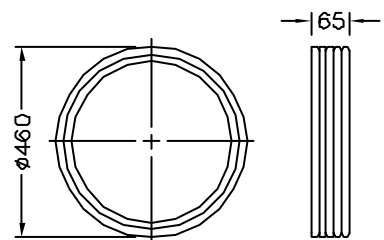

730036 Aluminium Tube 100m
Annealed Aluminium [1350-F] 1/4" OD x 1.2mm Wall
Suitable For Envirosol Gases, & Low Pressure
ECO2Fume Gas. Not Suitable For ECO2Fume Liquid.
Weight 5.0kg/100m Roll, Burst Pressure of 30 mPa