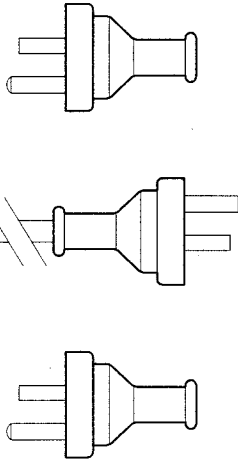

BOC GASES 736682

736682	Multitimer Pestigas Dual Solenoid
730003	Spigot Pestigas / Insectigas 1/8"
730004	Brass Nut Pestigas [Type 42]
730006	Envirosol Hose 2m Lg x 1/8" ID
730008	Cylinder Securing Strap
730015	Brass Male Connector 1/4" BSP x 1/8" BSPT [x2]
730016	Solenoid Valve 240V 3/64" Orifice [x2]
730020	Nozzle 1/8" NPT (6g/s)
730033	Solenoid Bracket 1/8"
736680	MultiTimer [Solitaire Timer]
736867	Spigot Nylon Washer RG134 [x10]