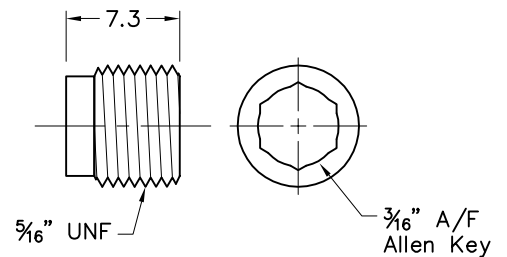

736897

Brass Male Connector 1/4" x 1/8" NPT

Material : Unplated Brass
Use : To Connect 1/4" OD Aluminium Tube 1/8" NPT FM Thread
Includes : Body, 1 off Nut, 1 off Ferrule Set

736898

Brass Reducing Hex Nipple 1/4 x 1/8 BSPT