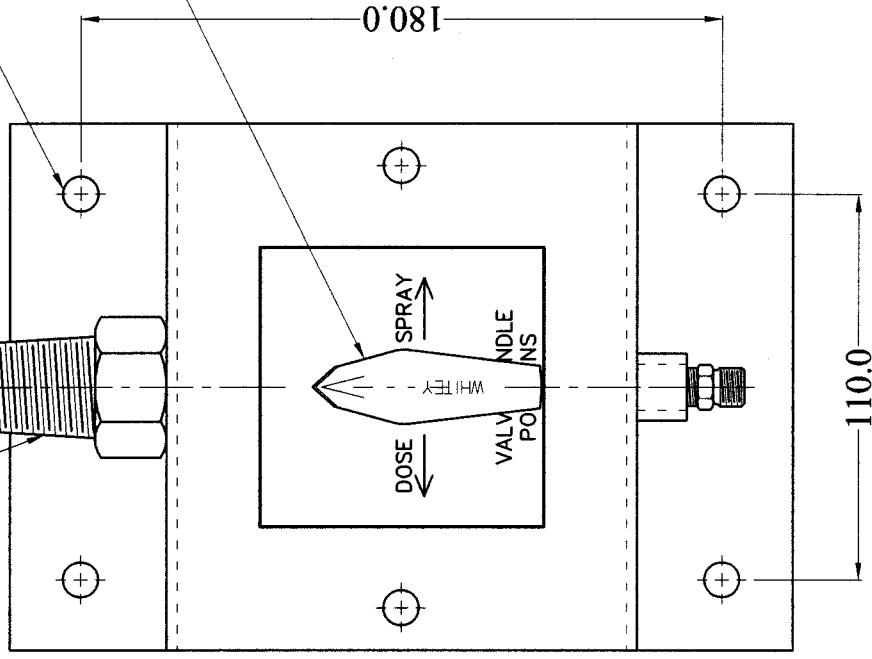

736638

Plug Into 240VAC Power Supply

"D" Size Dose Cylinder Adapter

"C" Size Dose Cylinder Adapter

Ø10 Mounting Holes (x4)

Low Temperature
3 Way Ball Valve

730012 Male Connector

Stainless Steel
Wall Mounting Bracket