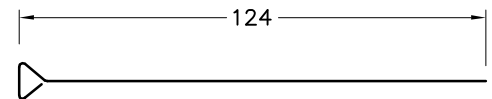

730014 **Crack & Crevice Insert**
Material : Stainless Steel Ø0.9 Wire
(5 Units per Pack)
Reduces Gas Flow Rate of Nozzle #730013 to 6g/s