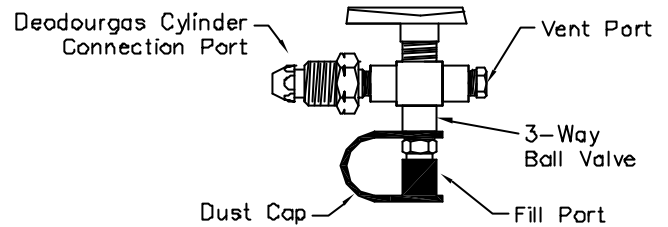

Dose Fill Connector Deodourgas

Material : Brass
Use : Refilling Envirosol Dose Gun with Deodourgas
Includes : Nut #302625, Spigot #730000