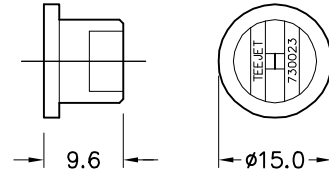

Insectigas/Pestigas Nozzle

Material : Stainless Steel
Use : On Envirosol Hand Gun #736679 for Insectigas & Pestigas
Nominal Flow Rate : 3.0 g/s