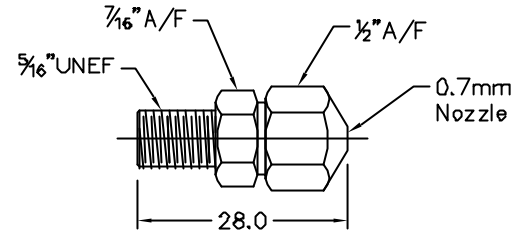

730012 **Connector 1/4" BSP**
Material : Brass
 Connects Hose #730006 to Envirosol Gun #736679

730013 **Nozzle Crack & Crevice**
Material : Brass Body, Stainless Steel Tube
Nominal Flow Rate : 16.5g/s

730014 **Crack & Crevice Insert**
Material : Stainless Steel Ø0.9 Wire
 (5 Units per Pack)
 Reduces Gas Flow Rate of Nozzle #730013 to 6g/s

730015 **Connector 1/4" x 1/8" BSPT**
Material : Brass
 Connects Hose #730006 to Solenoid Valve #730016

730016 **Solenoid Valve 240VAC x 3/64" Orifice**
Material : Nickel Plated Brass Body
Ports : 1/8" BSPT Female (SCXD264D9 12-9940)
Protection Rating : IP65 Weatherproof Housing

730020 **Nozzle 1/8" NPT**
Material : Stainless Steel
Nominal Flow Rate : 6 g/s

730024 Nozzle Adapter 1/4"
Material : Plain Brass

730025 Nozzle Fixed System
Material : Unplated Brass
 Includes : #736724 Valve Nozzle Core
Nominal Flow Rate : 9 g/s