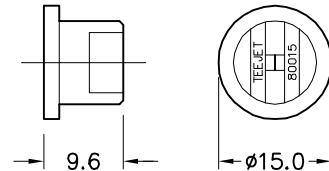

Deodourgas/Bactigas Nozzle

Material : Stainless Steel
Use : On Envirosol Hand Gun #736679 for Deodourgas & Bactigas
Nominal Flow Rate : 17.0 g/s