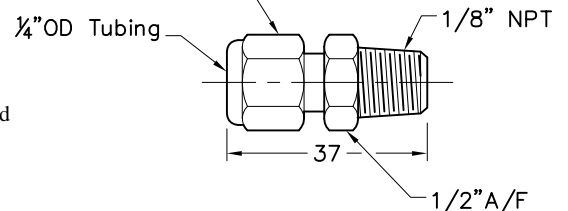

736897

Brass Male Connector 1/4" x 1/8" NPT

Material : Unplated Brass
Use : To Connect 1/4" OD Aluminium Tube 1/8" NPT FM Thread
Includes : Body, 1 off Nut, 1 off Ferrule Set

736898

Brass Reducing Hex Nipple 1/4 x 1/8 BSPT