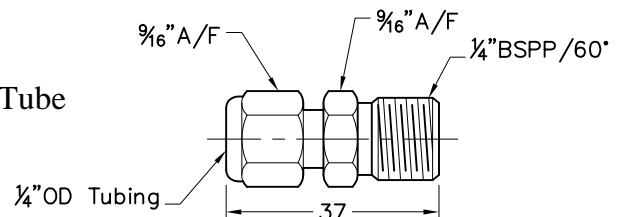

737162

Brass Double Seated Union 1/4" BSP/60 x 1/4"

Material : Brass
Use : Connects Two Envirosol Hoses Together
Includes : Brass Fitting Only
Specification : 1/4" BSP/60° Internal Cone Both Ends

737184

Brass Female Connector 1/4" x 1/4" NPT