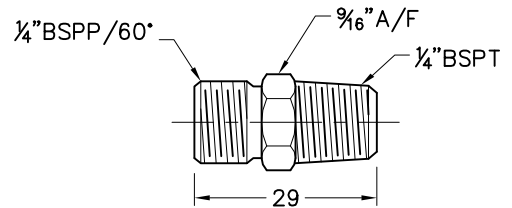

730012 **Connector 1/4" BSP**
Material : Brass
Connects Hose #730006 to Envirosol Gun #736679