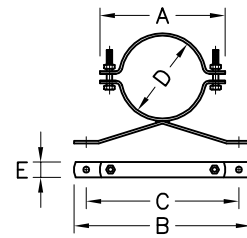

736716

Dose Cylinder Mounting Bracket D

Material : White Powder Coated Steel
Use : To Support "D" Size EnviroSol Dose Cylinder
A = 245, B = 290, C = 263, D = 175, E = 25