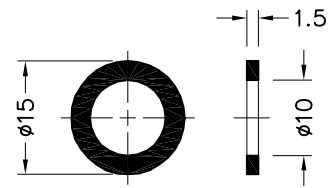

736588

Envirosol Hose 1/4" ID x 610mm Lg

Material : Stainless Steel Braided Teflon
Ends : 1/4" BSPP Female Swivel Both Ends

736620

Gun Nozzle Seal

Material : Nylon, 10 ID, 15 OD, 1.2 Thick
Use : Nozzle To Envirosol Gun Sealing Washer
Includes : Spring Only