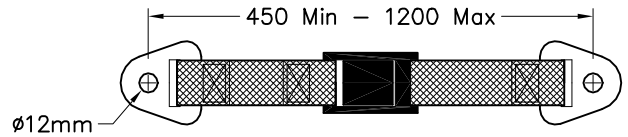

Material : Stainless Steel Braided Teflon
Ends : 1/4" BSPP Female Swivel

730008 **Cylinder Securing Strap**
Material : Steel Plated Ends, Single Ply Polyester Flat Webbing, Self Locking Quick Release Buckle