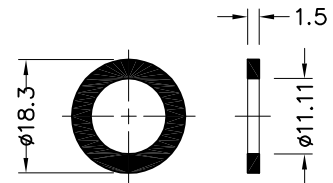

736725

Nozzle Block Mounting Bracket

Material : 2mm Aluminium
Use : Suitable for Mounting of Nozzle Block #730026
Includes : 1 off Bracket Only

736867

Spigot Sealing Washer RG134

Material : Nylon
Use : InsectiGas and PestiGas Spigot Seal
Size : 11.1 ID x 18.3 OD x 1.5 Thick
Includes : 1 off Washer Only