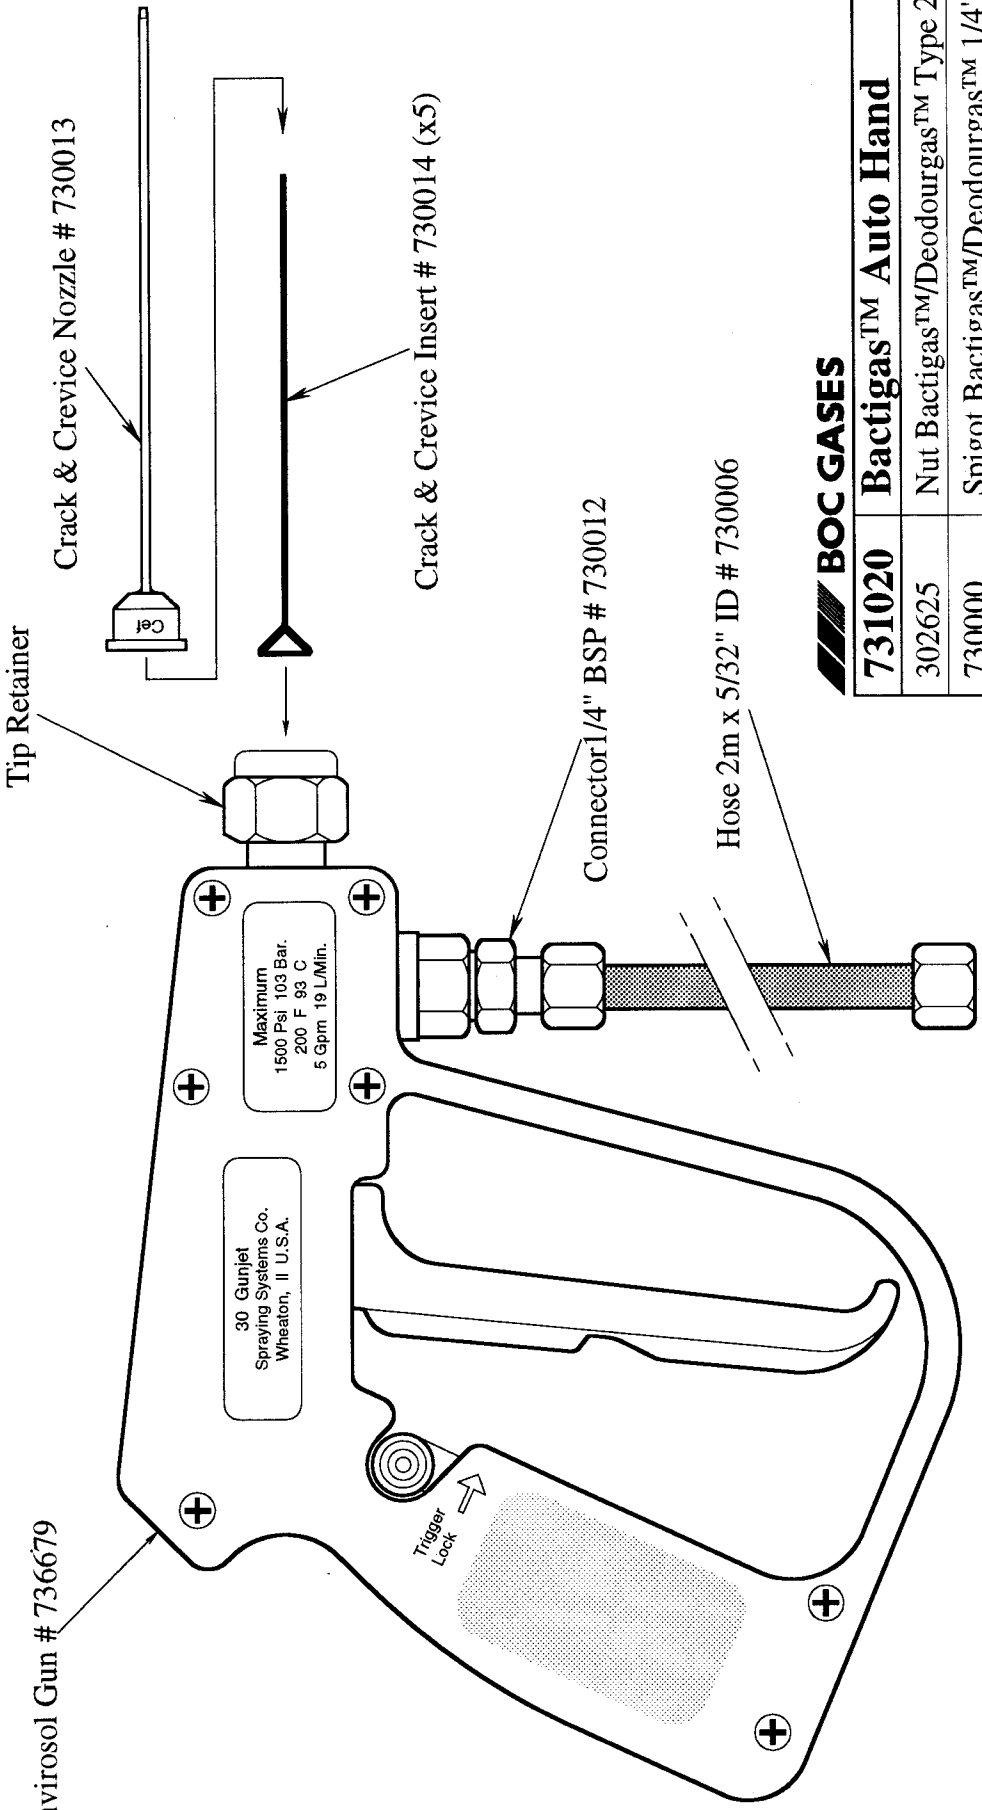

EnviroSol Gun # 736679

Tip Retainer

Crack & Crevice Nozzle # 730013

Crack & Crevice Insert # 730014 (x5)

Connector 1/4" BSP # 730012

Hose 2m x 5/32" ID # 730006

30 Gunjet
Spraying Systems Co.
Wheaton, IL U.S.A.

Maximum
1500 Psi, 103 Bar.
200 F, 93 C
5 Gpm, 19 L/Min.

Trigger
Lock

Bactigas™/Deodourgas™ Type 20 Nut 1/4" # 302625

Spigot Bactigas™/Deodourgas™ 1/4" # 730000

BOC GASES

731020	Bactigas™ Auto Hand
302625	Nut Bactigas™/Deodourgas™ Type 20
730000	Spigot Bactigas™/Deodourgas™ 1/4"
730006	Hose 2m x 5/32" ID
730012	Connector 1/4" BSP
730013	Crack & Crevice Nozzle
730014	Crack & Crevice Insert (Pack of 5)
736679	EnviroSol Gun

731020