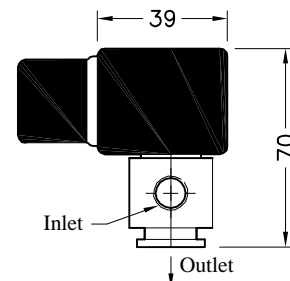

730016 **Solenoid Valve 240VAC x 3/64" Orifice**
Material : Nickel Plated Brass Body
Ports : 1/8" BSPT Female (SCXD264D9 12-9940)
Protection Rating : IP65 Weatherproof Housing