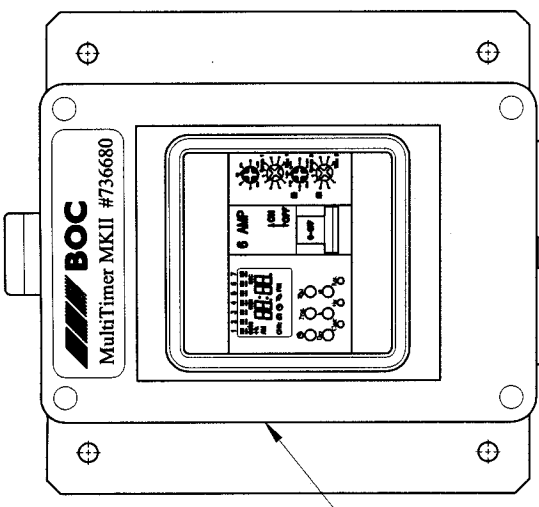

180.0

110.0

BOC GASES

736640	Manual Space Control Module
730012	Male Connector 1/4" BSPP x 1/4" BSPT

736640

736867
[RG134]

736680

BOC GASES 736682