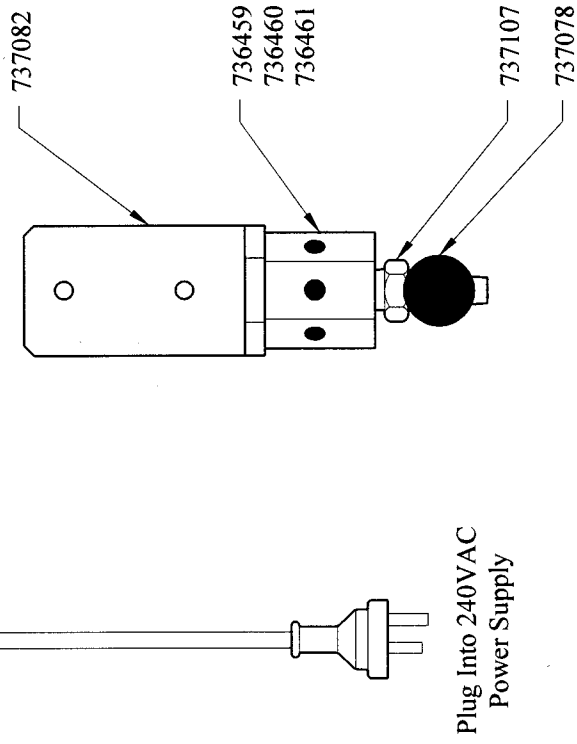

736638

Plug Into 240VAC Power Supply