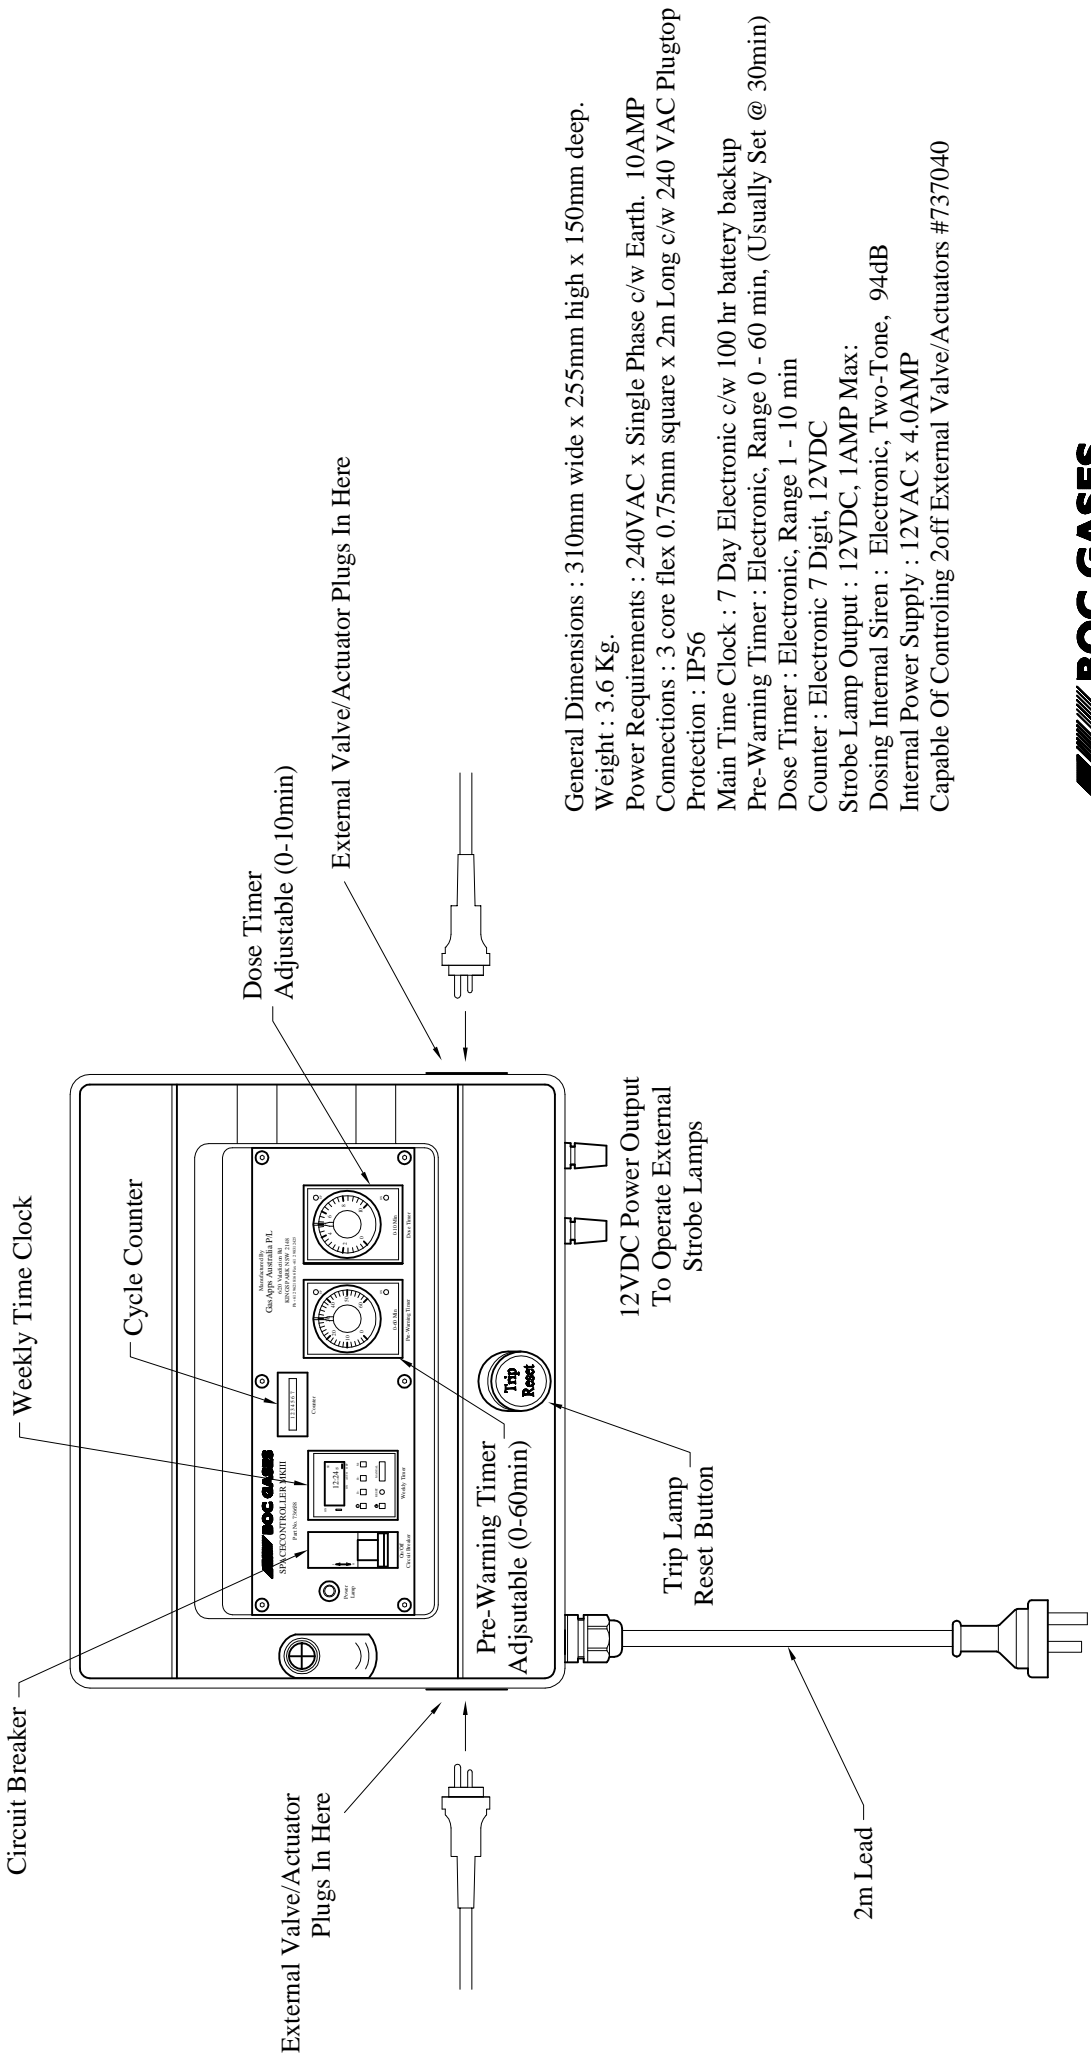

General Dimensions : 310mm wide x 255mm high x 150mm deep.
Weight : 3.6 Kg.
Power Requirements : 240VAC x Single Phase c/w Earth. 10AMP
Connections : 3 core flex 0.75mm square x 2m Long c/w 240 VAC Plugtop
Protection : IP56
Main Time Clock : 7 Day Electronic c/w 100 hr battery backup
Pre-Warning Timer : Electronic, Range 0 - 60 min, (Usually Set @ 30min)
Dose Timer : Electronic, Range 1 - 10 min
Counter : Electronic 7 Digit, 12VDC
Strobe Lamp Output : 12VDC, 1 AMP Max:
Dosing Internal Siren : Electronic, Two-Tone, 94dB
Internal Power Supply : 12VAC x 4.0AMP
Capable Of Controlling 2off External Valve/Actuators #737040

BOC GASES
737055 Spacecontroller Control Box

737055