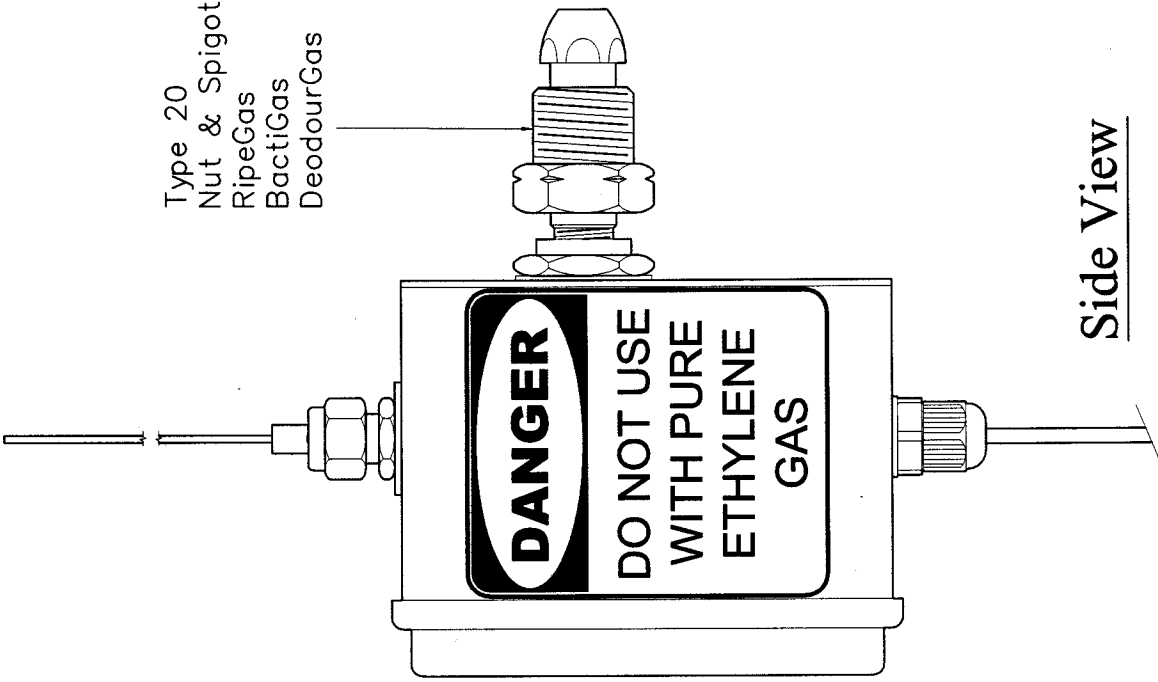

Capillary Timer Box
Part No: 730035 Rev B