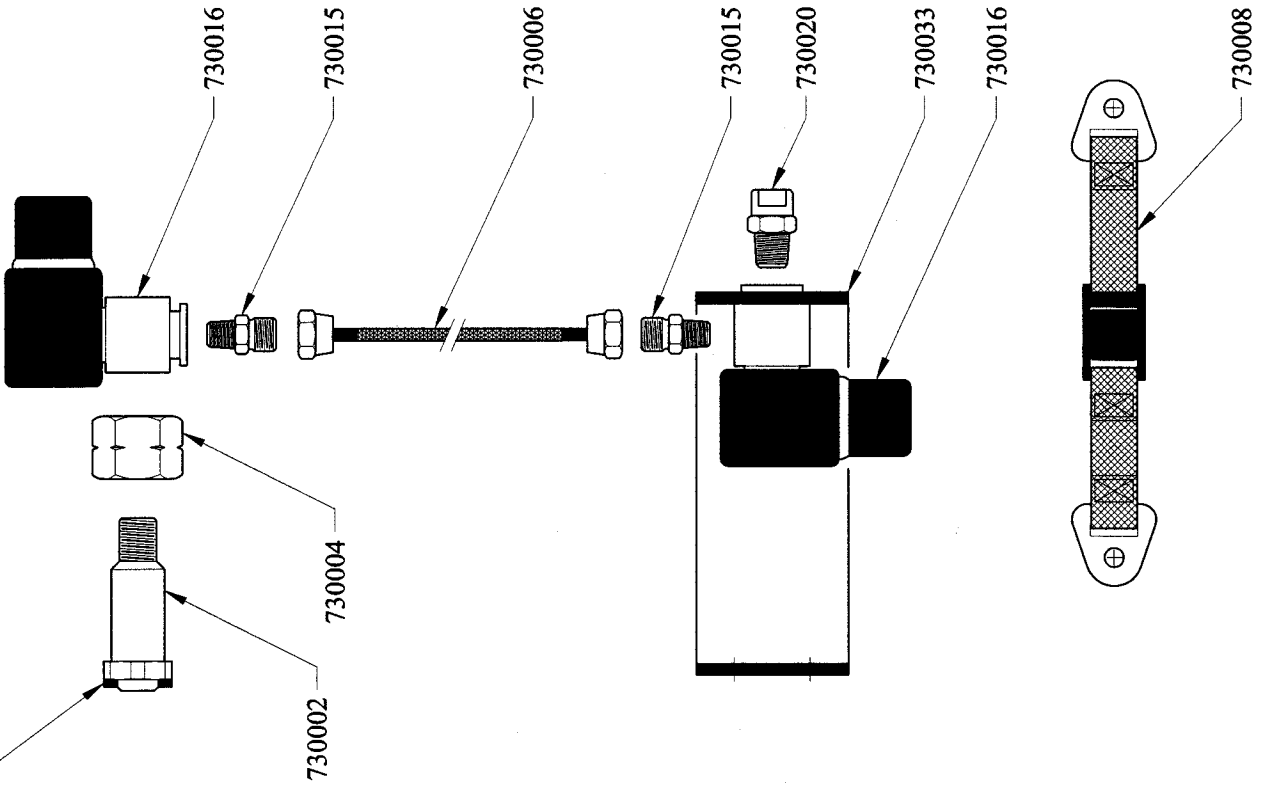

736867
[RG134]

736680