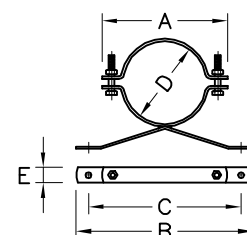

736711

Dose Cylinder Adapter Size D, E & G

Material : Unplated Brass
Use : Allows 1/4" Fitting to Be Connected to D, E & G Size Dose Cylinder

736715

Dose Cylinder Mounting Bracket C

Material : White Powder Coated Steel
Use : To Support "C" Size Envirosol Dose Cylinder
 A = 180, B = 250, C = 150, D = 117, E = 25