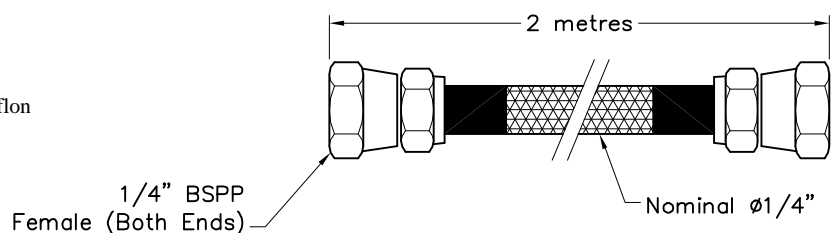

Material : Stainless Steel Braided Teflon
Ends : 1/4" BSPP Female Swivel

730008 **Cylinder Securing Strap**
Material : Steel Plated Ends, Single Ply Polyester Flat Webbing, Self Locking Quick Release Buckle