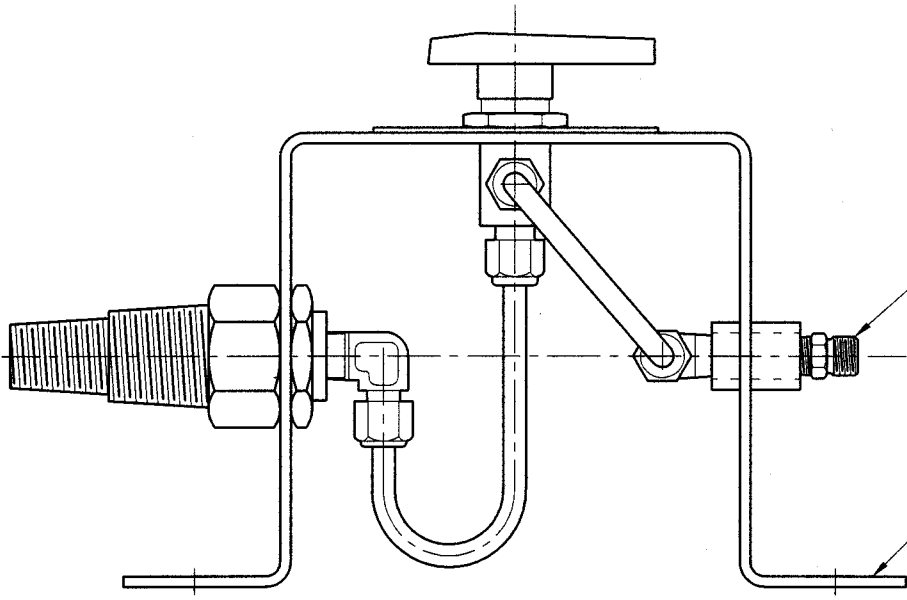

736638

Plug Into 240VAC Power Supply

"D" Size Dose Cylinder Adapter

"C" Size Dose Cylinder Adapter

Ø10 Mounting Holes (x4)

Low Temperature
3 Way Ball Valve

730012 Male Connector

Stainless Steel
Wall Mounting Bracket