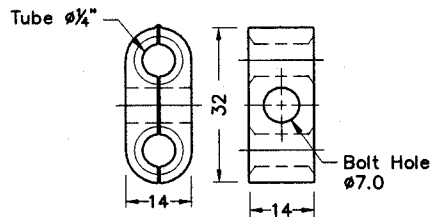

Double Pipe Clamp, LNG Series, 2 x 1/4" Pipes

Material : PolyPropylene
Use : To Support 2 off x 1/4" OD Tube
Includes : Pack of 20