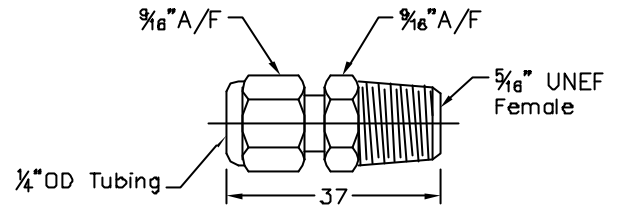

730024 Nozzle Adapter 1/4"
Material : Plain Brass