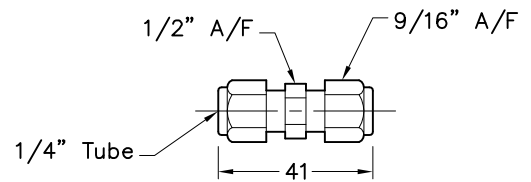

736719

Brass Union Tee 1/4"

Material : Unplated Brass
Use : To Connect 1/4" OD Aluminium Tube
Includes : Body, 3off Nuts, 3off Ferrule Sets

736720

Brass Union 1/4"

Material : Unplated Brass
Use : To Connect 1/4" OD Aluminium Tube
Includes : Body, 2off Nuts, 2off Ferrule Sets