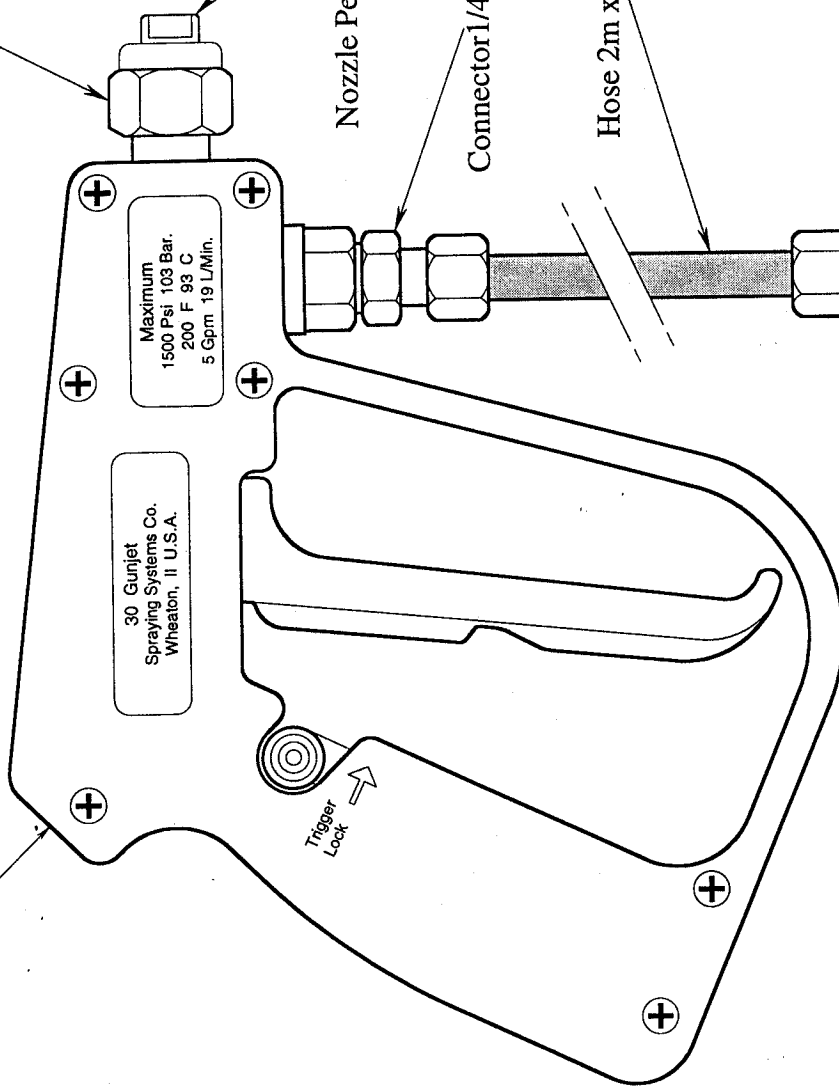

Gun Nozzle Cap

Nozzle Pestigas™/Insectigas™ # 736685

Connector 1/4" BSP # 730012

Hose 2m x 5/32" ID # 730006

BOC GASES

416651	Insectigas™ Kit
730002	Spigot Pestigas™/Insectigas™ 1/4"
730005	Nut Insectigas™ Type 40
730006	Hose 2m x 5/32" ID
730012	Connector 1/4" BSP
736679	Envirosol Gun
736685	Nozzle Pestigas™/Insectigas™
RG134	Washer Nylon (Pack of 10)

Envirosol Gun # 736679

Nut Insectigas™ Type 40 # 730005

Spigot Pestigas™/Insectigas™ 1/4" # 730002

Washer Nylon # RG134