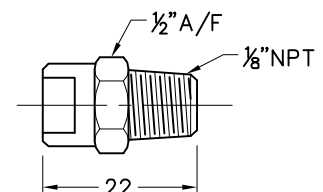

730020 **Nozzle 1/8" NPT**
Material : Stainless Steel
Nominal Flow Rate : 6 g/s