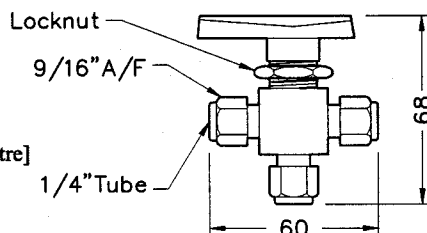

3-Way Brass Ball Valve 1/4" (Low Temp)

Material : Unplated Brass
Use : 3-Position Valve Operation, [Left to Centre-OFF-Right to Centre]
Includes : Body, 3 off Nuts & Ferrule Sets, Handle & Locknut