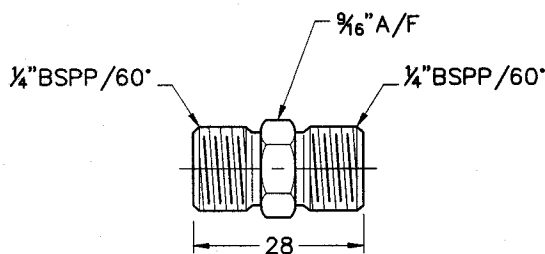

737162

Brass Double Seated Union 1/4" BSP/60 x 1/4"

Material : Brass
Use : Connects Two Envirosol Hoses Together
Includes : Brass Fitting Only
Specification : 1/4" BSP/60° Internal Cone Both Ends