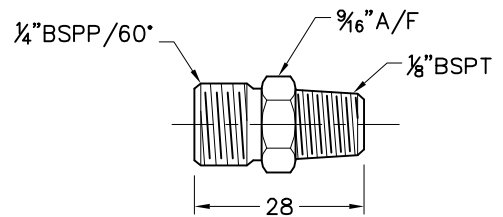

730015 **Connector 1/4" x 1/8" BSPT**
Material : Brass
Connects Hose #730006 to Solenoid Valve #730016