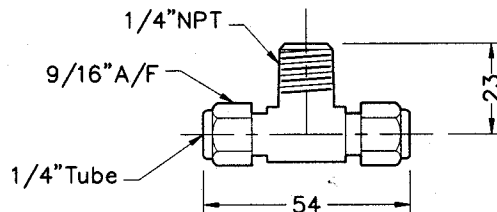

Brass Male Branch Tee 1/4" x 1/4"NPT

Material : Unplated Brass
Use : To Connect 2 off x 1/4" OD Aluminium Tube and 1/4NPT Female Fitting
Includes : Body, 2 off Nuts, 2 off Ferrule Sets