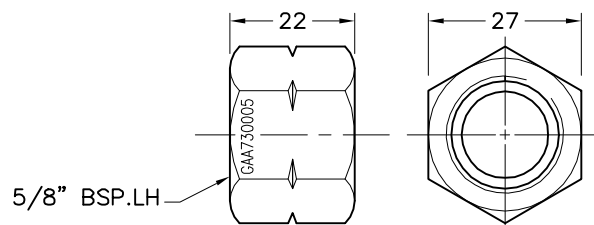

730004

Nut Pestigas

Material : Brass
Left Hand Thread, Type 42

730005

Nut Insectigas

Material : Brass
Left Hand Thread, Type 40

730006

Hose 2m x 5/32" ID