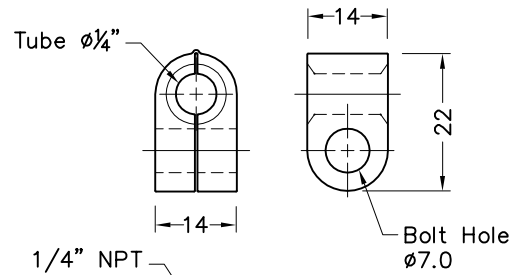

736899

1/4" Pipe Clamp Single Hole

Material : PolyPropylene
Use : To Support 1/4" OD Tube
Includes : Pack of 40