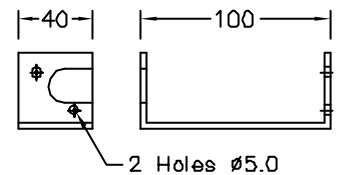

730033 Solenoid Bracket
To Suit : Solenoid #730016
Material : Anodised Aluminium