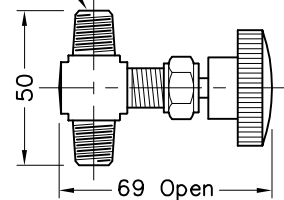

Brass Needle Valve 1/4" NPT Male

Material : Brass Body, Kel-F Stem Seat
Use : Used On Spacecontroller Manifold Block
To Pressurise and De-pressurise the System
Ports : 1/4" Nale NPT