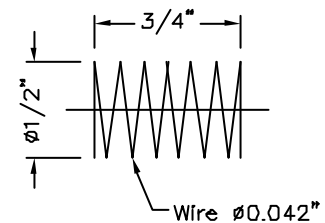

736460

90 Micron Sintered Filter Element

Material : Sintered Stainless Steel
Use : With Manifold #736459 or Filter Housing #736698
Includes : Filter Element Only

736461

Manifold Block Spring

Material : Stainless Steel Ø1/2" x 3/4" Lg x 0.042" Wire
Use : Secures Sintered Filter #736460 in Manifold #736459
Includes : Spring Only