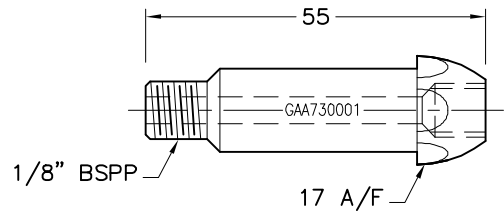

730001

Spigot Deodourgas 1/8"

Material : Brass
Type 20