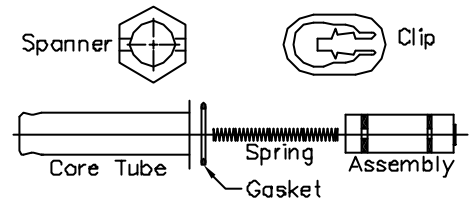

730031 Solenoid Valve Overhaul Kit
Material : Stainless Steel & Teflon Watted Parts, Steel Plated Socket
Use : To Upgrade and Repair Solenoid Valve #730016
Includes : Core Tube, Spring, & Assembly,
Body Gasket, Socket Spanner, Retaining Clip