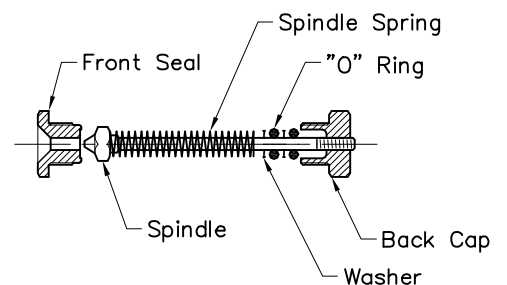

Envirosol Gun Recondition Kit

Material : Stainless Steel & Brass
Use : To Upgrade and Repair Envirosol Gun #736679
Includes : Front Seal, Spindle, Spindle Spring, 2off Washers
2off "O" Rings & Back Cap