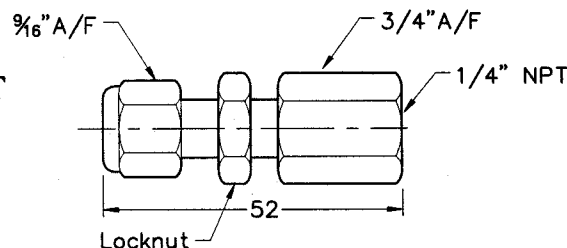

737187

Double Pipe Clamp, LNG Series, 2 x 1/4" Pipes

Material : PolyPropylene
Use : To Support 2 off x 1/4" OD Tube
Includes : Pack of 20

737212

Bulkhead Female Connector 1/4Tube x 1/4"NPT

Material : Unplated Brass
Use : To Connect 1/4" OD Aluminium Tube 1/4" NPT ML Thread
 Can Be Anchored Off A Mounting Bracket
Includes : Body, 1 off Nut, 1 off Ferrule Set, Locknut