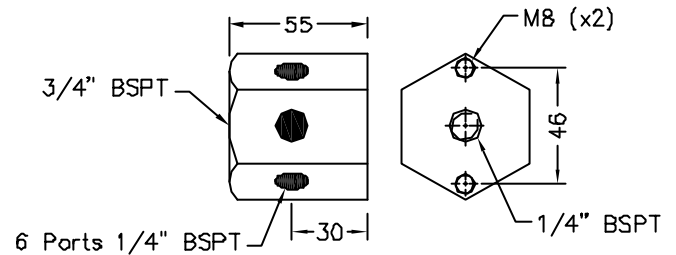

736460

90 Micron Sintered Filter Element

Material : Sintered Stainless Steel
Use : With Manifold #736459 or Filter Housing #736698
Includes : Filter Element Only

736461

Manifold Block Spring

Material : Stainless Steel Ø1/2" x 3/4" Lg x 0.042" Wire
Use : Secures Sintered Filter #736460 in Manifold #736459
Includes : Spring Only