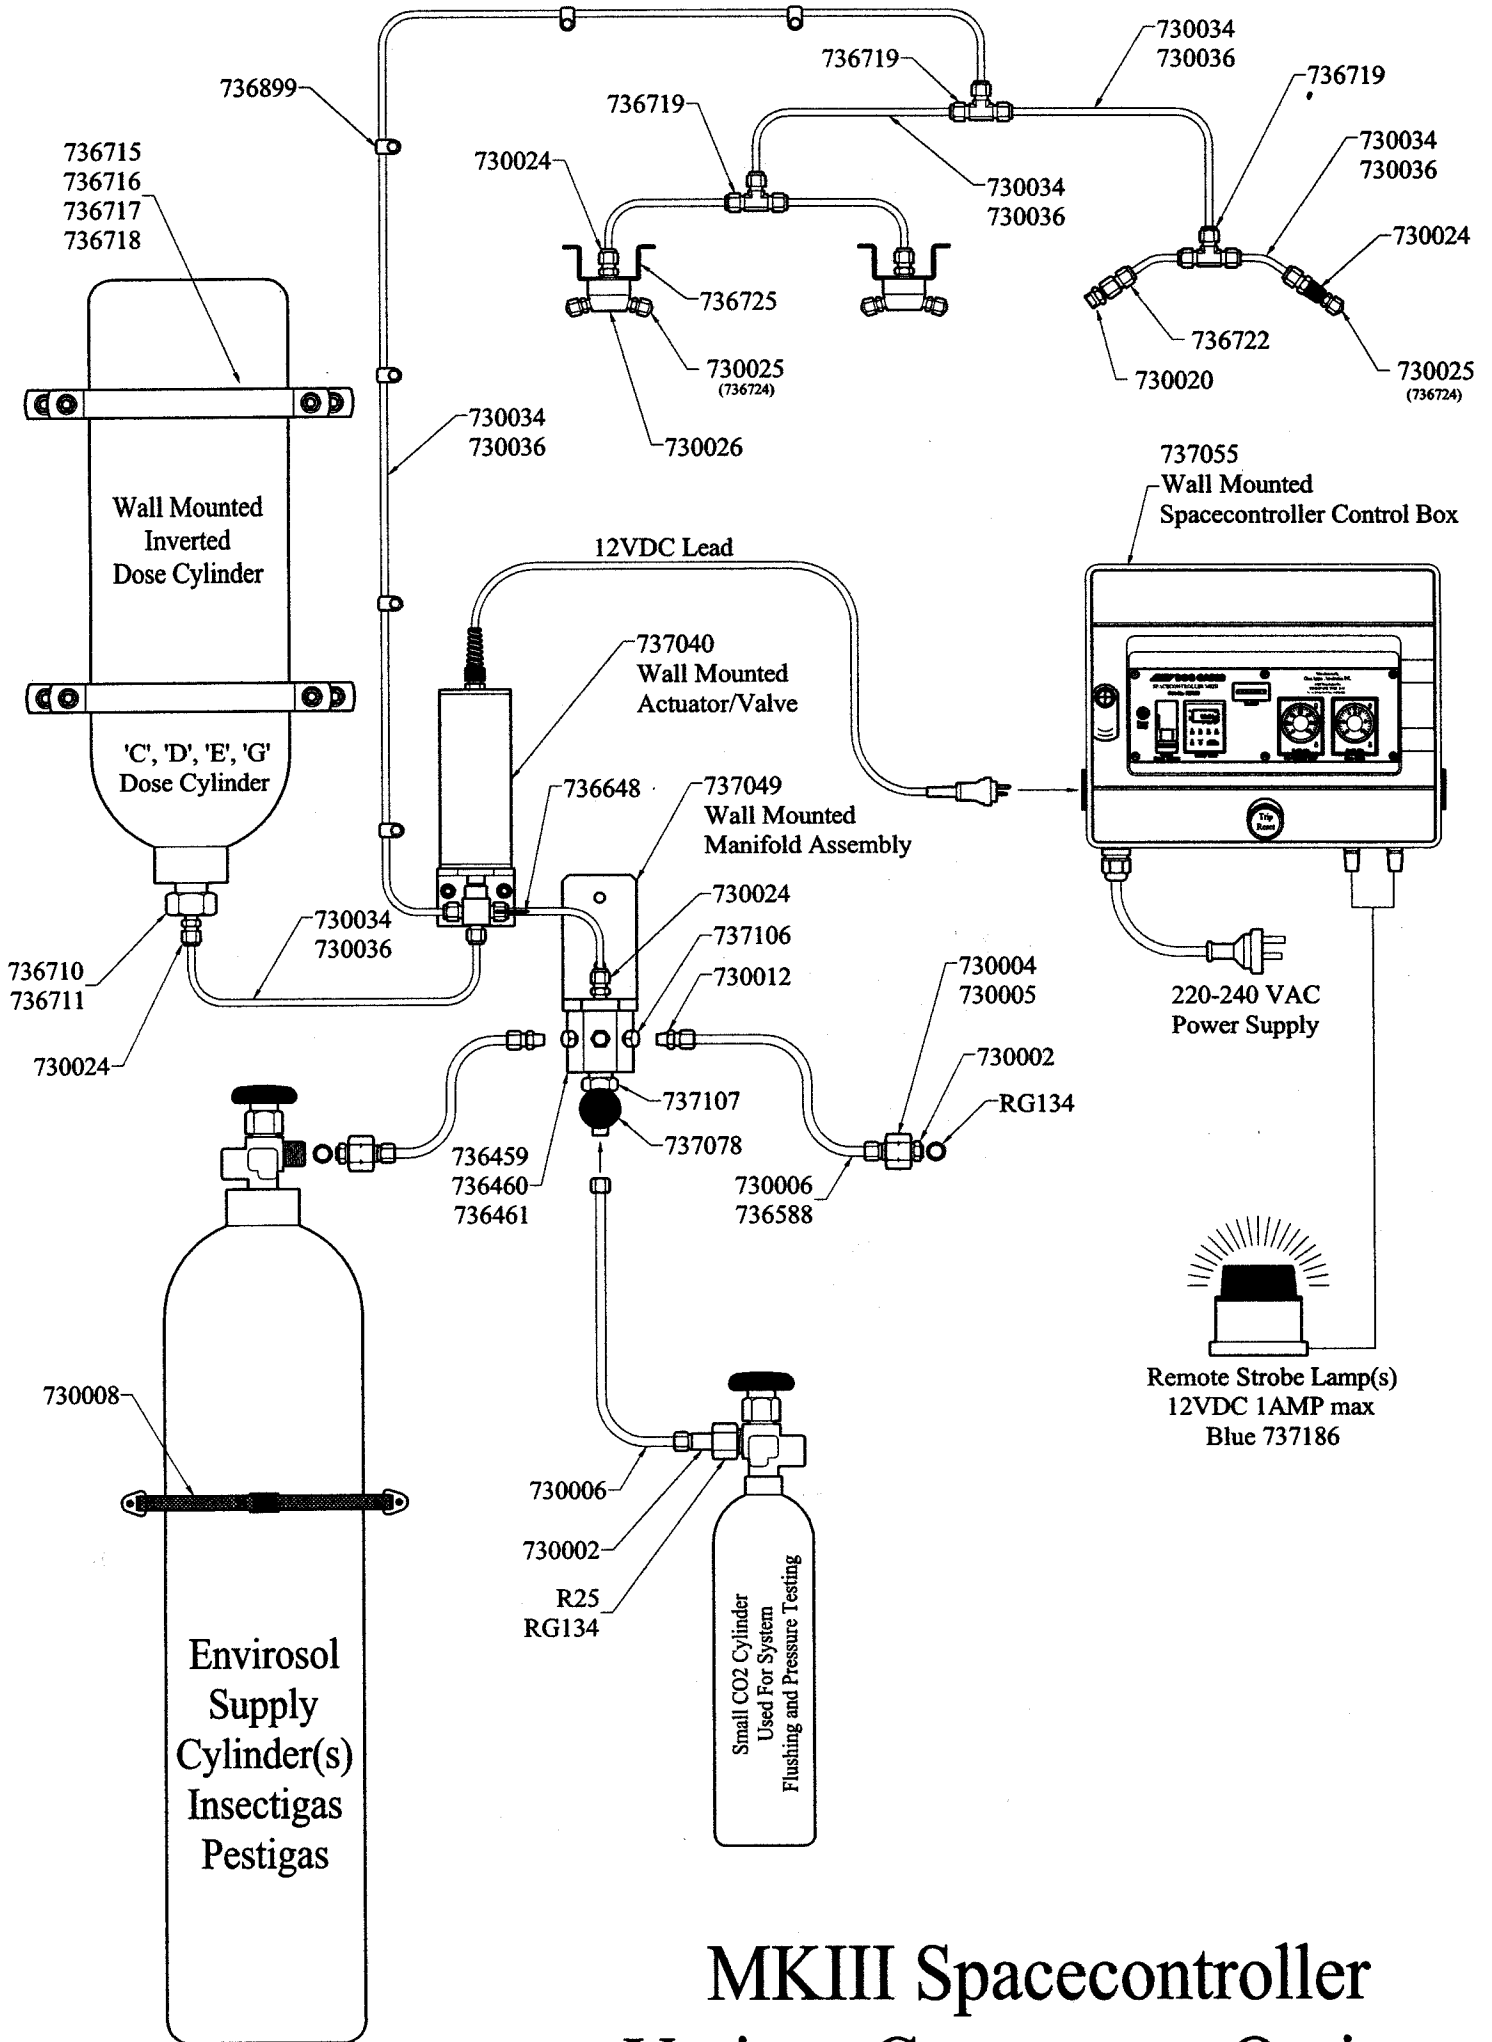

MKIII Spacecontroller Various Component Options