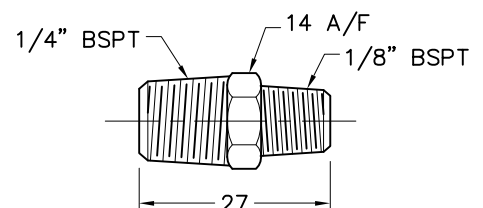

Brass Reducing Hex Nipple 1/4 x 1/8 BSPT

Material : Unplated Brass
Use : General Purpose Reducing Nipple
Weight : 19g