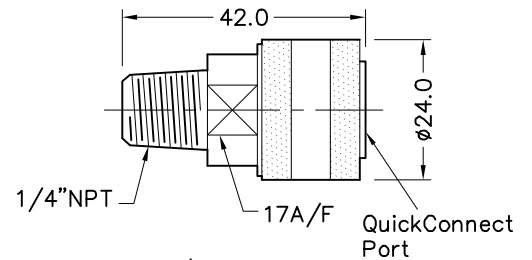

736702

Dose Gun Quick Release Coupling (EPR)

Material : Brass Housing, EPR "O" Rings
Use : To Charge Envirosol Dose Cylinder

736710

Dose Cylinder Adapter Size C

Material : Unplated Brass
Use : Allows 1/4" Fitting to Be Connected to C Size Dose Cylinder