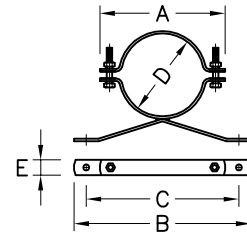

Dose Cylinder Mounting Bracket G

Material : White Powder Coated Steel
Use : To Support "G" Size EnviroSol Dose Cylinder
A = 340, B = 410, C = 374, D = 250, E = 40