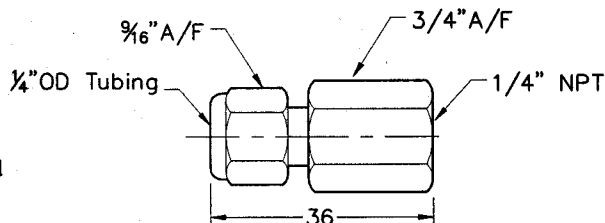

Brass Female Connector 1/4" x 1/4" NPT

Material : Unplated Brass
Use : To Connect 1/4" OD Aluminium Tube 1/4" NPT ML Thread
Includes : Body, 1 off Nut, 1 off Ferrule Set