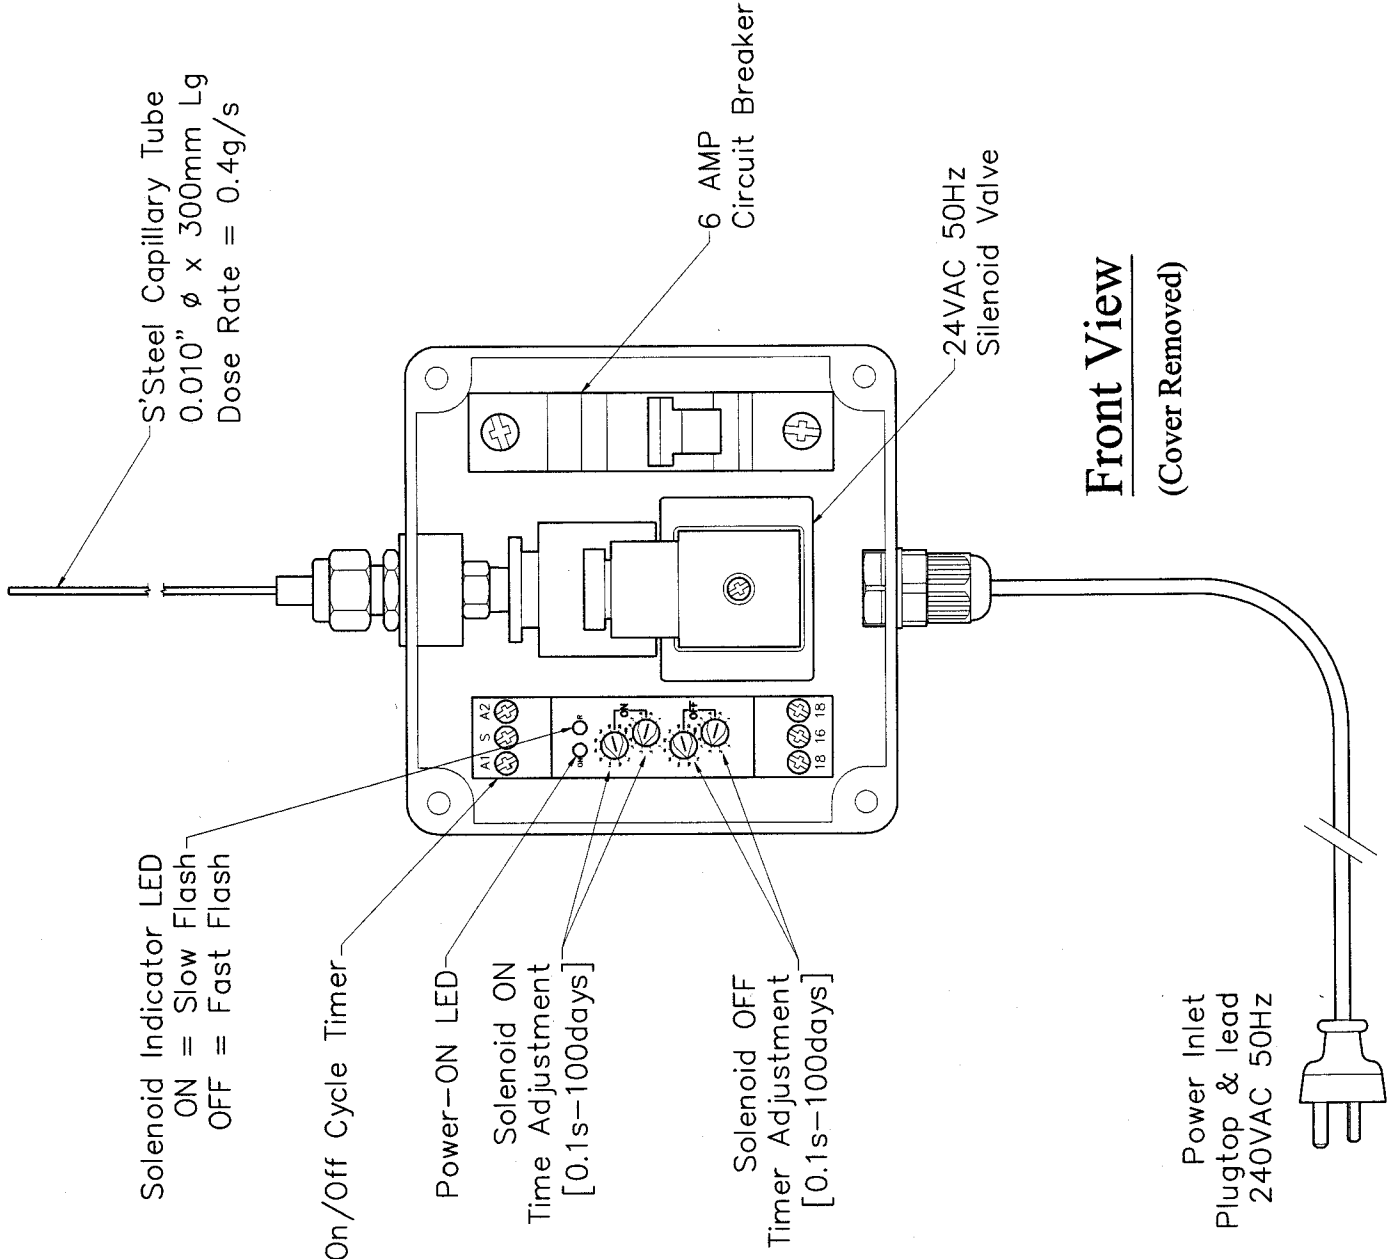

Capillary Timer Box
Part No: 730035 Rev B