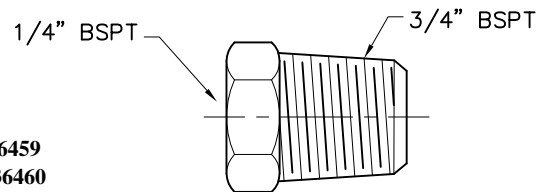

737106

1/4" BSPT Brass Plug

Material : Unplated Brass
Use : Blocks Off Spare Ports On The Hex Manifold #736459

737107

Spring Retaining Bush

Material : Unplated Brass
Use : Connects Needle Valve #737078 To The Hex Manifold #736459
 It Also Supports The Spring #736461, & Filter Element #736460
 Inside The Hex Manifold