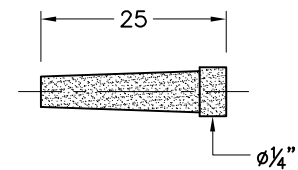

Spigot Filter RB38

Material : Stainless Steel Sintered
Use : Is Fitted Into All Spigots #730002 & #730003
Can Also be In Spigots #730000 & #730001