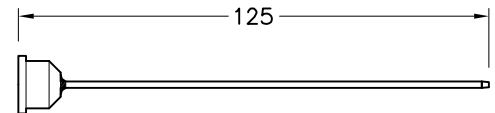

730013 **Nozzle Crack & Crevice**
Material : Brass Body, Stainless Steel Tube
Nominal Flow Rate : 16.5g/s